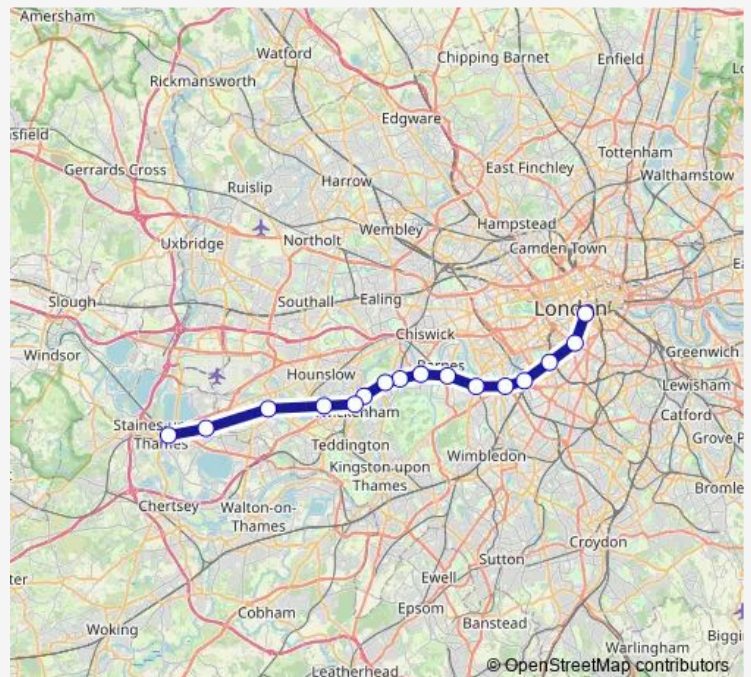

Rail South Western Railway London Waterloo - Staines

[Go to website](#)

Direction

London Waterloo — Staines

13 stops

[Open route schedule](#)

London Waterloo

Vauxhall

Feltham

Ashford (Surrey)

Staines

Route schedule

London Waterloo — Staines

Monday	—
Tuesday	—
Wednesday	—
Thursday	—
Friday	—
Saturday	24:33 ⁺¹
Sunday	00:33-23:44

Route info

Direction: London Waterloo

Stops: 13

Trip Duration: 0 hour 46 min

South Western Railway — London Waterloo - Staines

Direction

Staines — London Waterloo

12 stops

[Open route schedule](#)

Staines