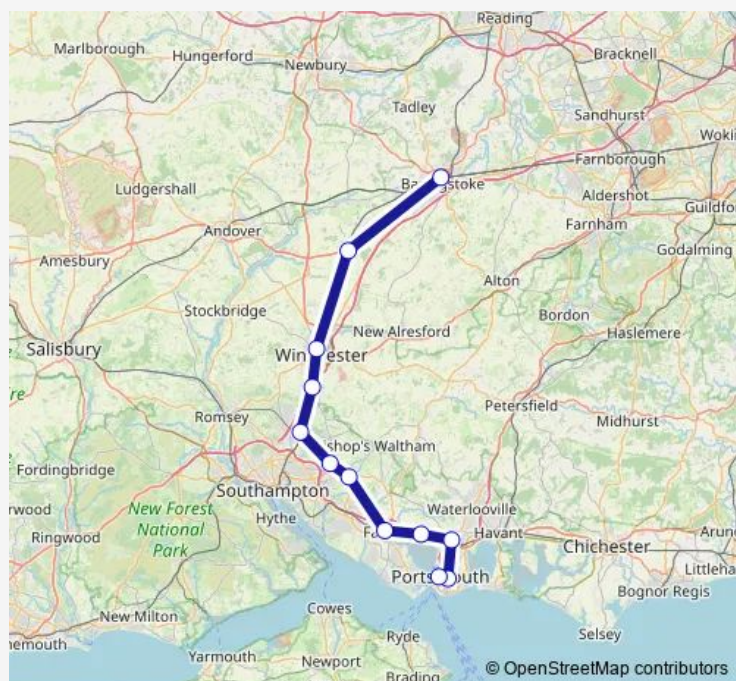

## Rail South Western Railway Basingstoke - Portsmouth & Southsea

[Go to website](#)

### Direction

Basingstoke — Portsmouth & Southsea

12 stops

[Open route schedule](#)

- Basingstoke
- Micheldever
- Winchester
- Shawford
- Eastleigh
- Hedge End
- Botley
- Fareham
- Portchester
- Cosham
- Fratton
- Portsmouth & Southsea

### Route schedule

Basingstoke — Portsmouth & Southsea

Monday	23:59
Tuesday	23:59
Wednesday	—
Thursday	23:59
Friday	—
Saturday	—
Sunday	—

### Route info

Direction: Basingstoke

Stops: 12

Trip Duration: 1 hour 10 min

South Western Railway Rail time schedules and route maps are available in an offline PDF at [busmaps.com](https://busmaps.com). Use the [busmaps.com](https://busmaps.com) website to see live bus times, train schedule or subway schedule, and step-by-step directions for all public transit in Portsmouth