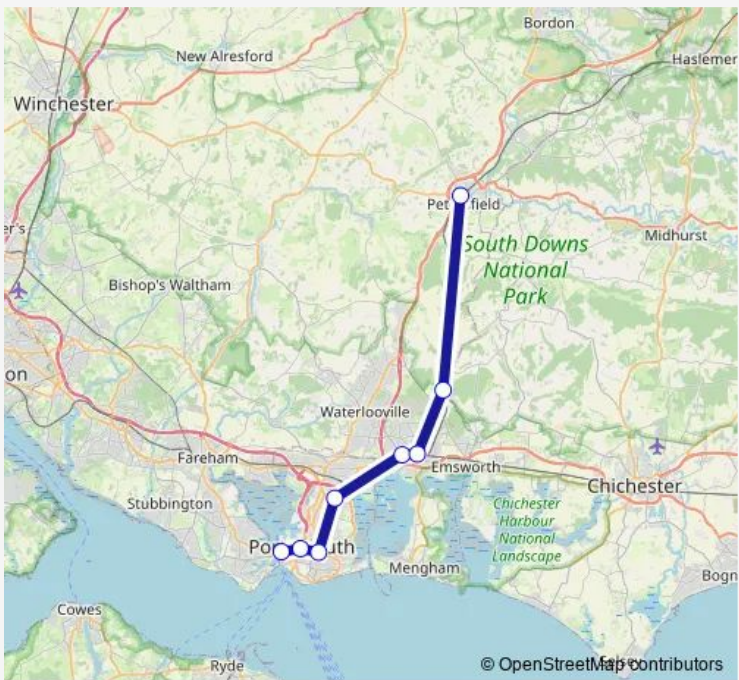

Rail South Western Railway Petersfield - Portsmouth Harbour

[Go to website](#)

Direction
 Petersfield — Portsmouth Harbour

8 stops

[Open route schedule](#)

- Petersfield
- Rowlands Castle
- Havant
- Bedhampton
- Hilsea
- Fratton
- Portsmouth & Southsea
- Portsmouth Harbour

Route schedule
 Petersfield — Portsmouth Harbour

Monday	—
Tuesday	—
Wednesday	—
Thursday	—
Friday	—
Saturday	06:32-00:32 ⁺¹
Sunday	00:32

Route info

Direction: Petersfield

Stops: 8

Trip Duration: 0 hour 35 min

Direction

Portsmouth Harbour — Petersfield

8 stops

[Open route schedule](#)

Portsmouth Harbour

Portsmouth & Southsea

Fratton

Hilsea

Direction: Portsmouth Harbour

Stops: 8

Trip Duration: 0 hour 36 min

Direction

Portsmouth Harbour — Petersfield

5 stops

[Open route schedule](#)

Portsmouth Harbour