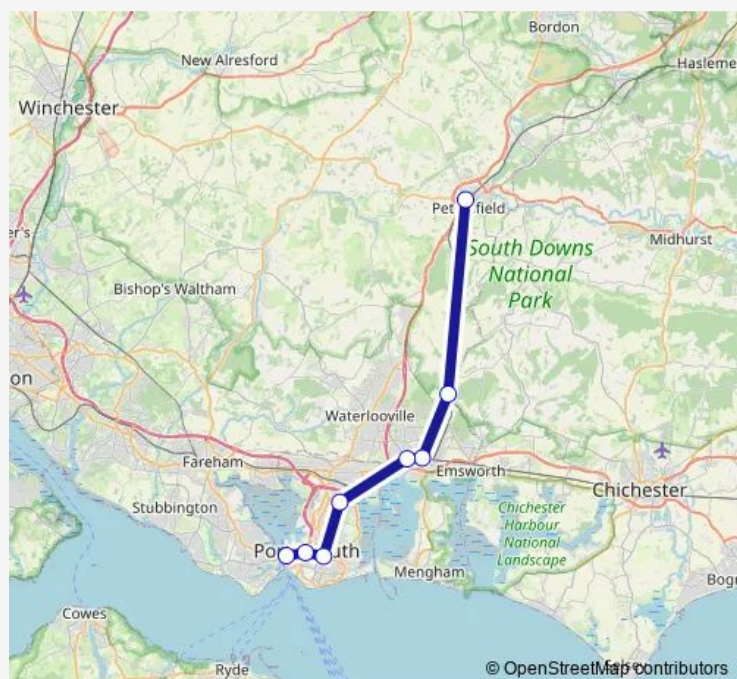

Rail South Western Railway Portsmouth Harbour - Petersfield

[Go to website](#)

Direction

Portsmouth Harbour — Petersfield

8 stops

[Open route schedule](#)

Portsmouth Harbour

Portsmouth & Southsea

Monday 22:33-23:19

Tuesday 22:33-23:19

Wednesday 22:33-23:19

Thursday —

Friday —

Saturday 22:33

Sunday —

Route info

Direction: Portsmouth Harbour

Stops: 8

Trip Duration: 0 hour 35 min

Direction

Petersfield — Portsmouth Harbour

8 stops

[Open route schedule](#)

Petersfield

Direction

Petersfield — Portsmouth Harbour

5 stops

[Open route schedule](#)

Petersfield

Havant

Fratton

Portsmouth & Southsea