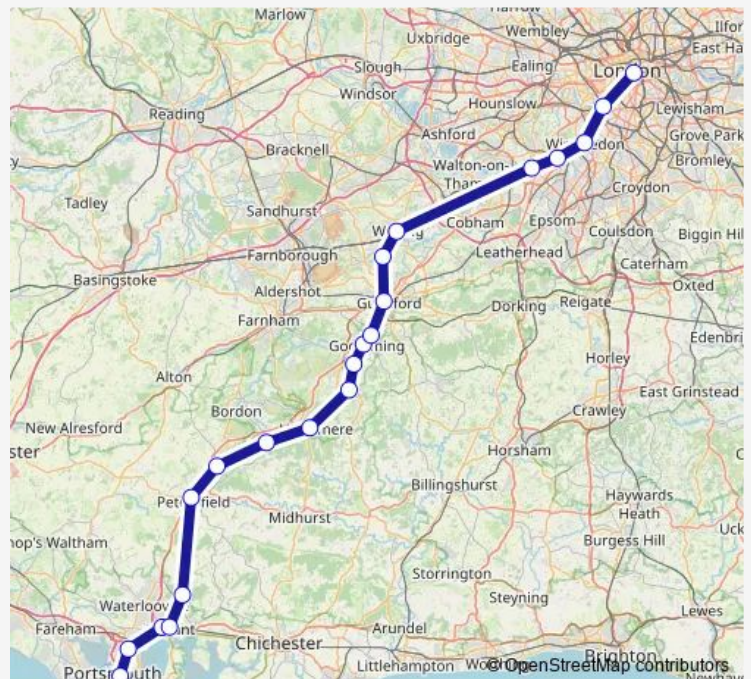

Rail South Western Railway Fratton - London Waterloo

[Go to website](#)

Direction

Fratton — London Waterloo

21 stops

[Open route schedule](#)

- Fratton
- Hilsea
- Bedhampton
- Havant
- Rowlands Castle
- Petersfield
- Liss
- Liphook
- Haslemere
- Witley
- Milford (Surrey)
- Godalming
- Farncombe
- Guildford
- Worplesdon
- Woking
- Surbiton
- New Malden
- Wimbledon
- Clapham Junction
- London Waterloo

Route schedule

Fratton — London Waterloo

Monday	06:29
Tuesday	04:34-22:39
Wednesday	04:34-07:27
Thursday	04:34-07:27
Friday	04:34-07:27
Saturday	—
Sunday	—

Route info

Direction: Fratton

Stops: 21

Trip Duration: 1 hour 56 min

South Western Railway — Fratton - London Waterloo

South Western Railway Rail time schedules and route maps are available in an offline PDF at busmaps.com. Use the busmaps.com website to see live bus times, train schedule or subway schedule, and step-by-step directions for all public transit in London