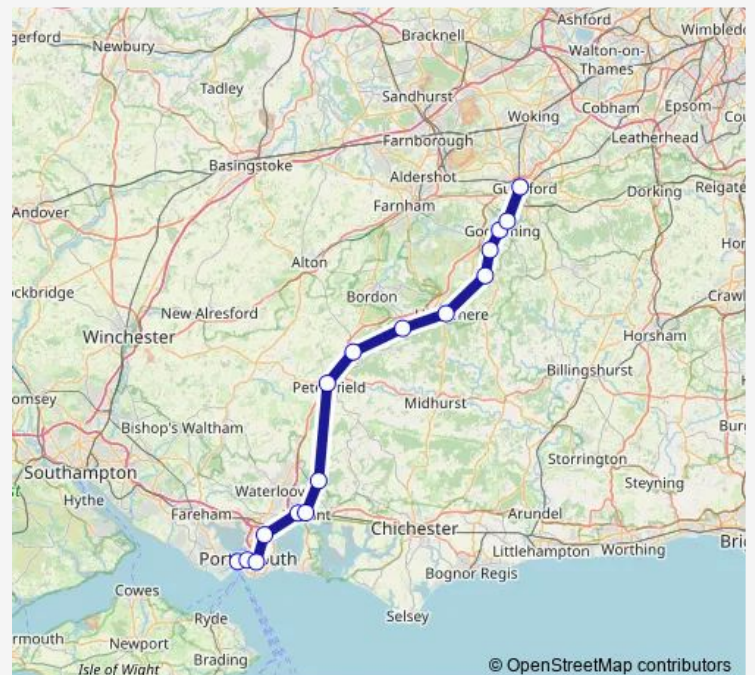

Petersfield

Havant

Fratton

Portsmouth & Southsea

Portsmouth Harbour

### Route schedule

Guildford — Portsmouth Harbour

Monday 00:21

Tuesday —

Wednesday —

Thursday —

Friday —

Saturday —

### Route info

Direction: Guildford

Stops: 9

Trip Duration: 1 hour 2 min

■ South Western Railway — Portsmouth Harbour - Guildford

BusMaps

**Direction**

Guildford — Portsmouth Harbour