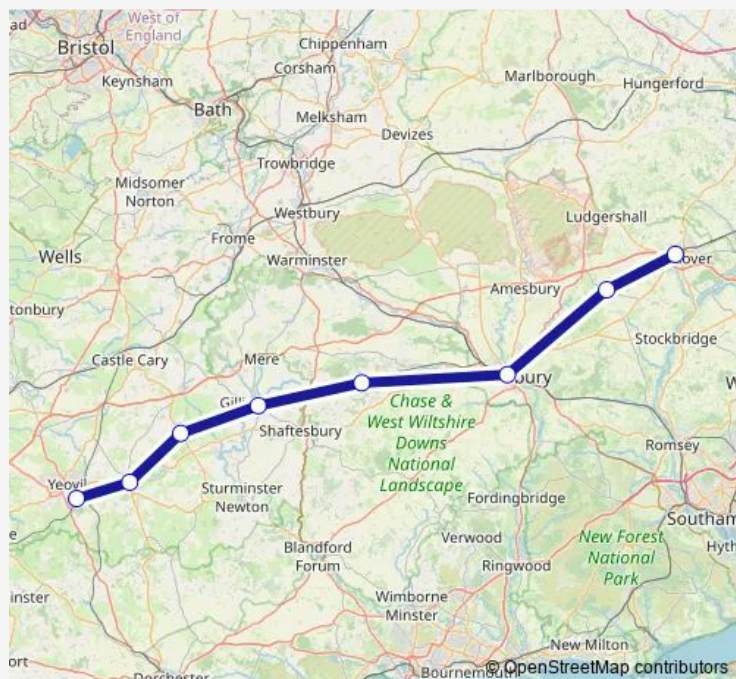

Rail South Western Railway Andover - Yeovil Junction

[Go to website](#)

Direction

Yeovil Junction — Andover

8 stops

[Open route schedule](#)

Yeovil Junction

Sherborne

Monday 09:53

Tuesday —

Wednesday —

Thursday —

Friday —

Saturday —

Sunday 06:29-08:29

Route info

Direction: Yeovil Junction

Stops: 8

Trip Duration: 1 hour 16 min

Direction

Andover — Yeovil Junction

8 stops

[Open route schedule](#)

Andover

10 stops

[Open route schedule](#)

Andover

Grateley

Salisbury

Warminster

Westbury (Wilts)

Frome