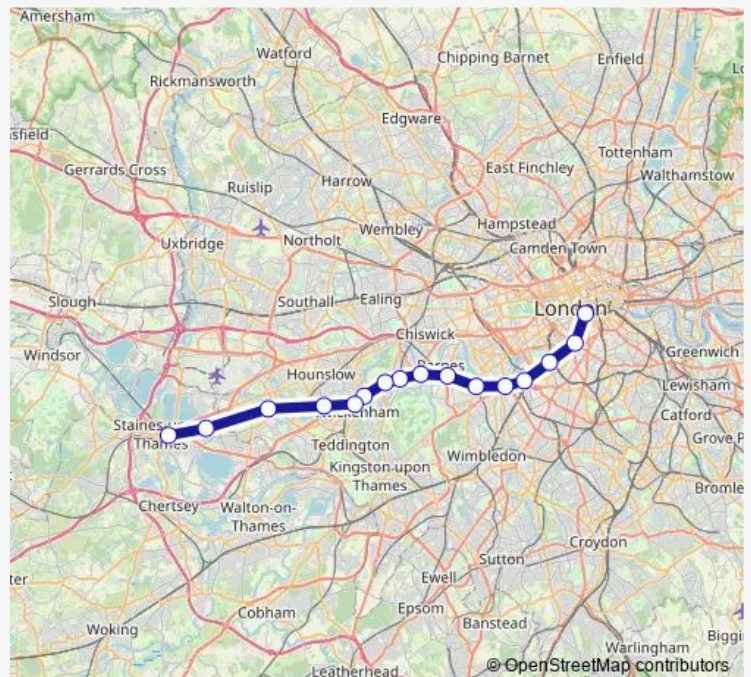

Rail South Western Railway London Waterloo - Staines

[Go to website](#)

**Direction**

Staines — London Waterloo

17 stops

[Open route schedule](#)

- Staines
- Ashford (Surrey)
- Feltham
- Hounslow
- Isleworth
- Syon Lane
- Brentford
- Kew Bridge
- Chiswick
- Barnes Bridge
- Barnes
- Putney
- Wandsworth Town
- Clapham Junction
- Queenstown Road (Battersea)
- Vauxhall
- London Waterloo

Route schedule

Staines — London Waterloo

Monday	06:25-06:33
Tuesday	06:25-06:33
Wednesday	06:25-06:26
Thursday	06:25-06:26
Friday	06:25-06:33
Saturday	06:33
Sunday	—

Route info

Direction: Staines

Stops: 17

Trip Duration: 0 hour 53 min

South Western Railway — London Waterloo - Staines

**Direction**

Staines — London Waterloo

10 stops

[Open route schedule](#)

Staines

Feltham

## Route info

Direction: Staines

Stops: 10

Trip Duration: 0 hour 38 min

**Direction**

Staines — London Waterloo

11 stops

[Open route schedule](#)