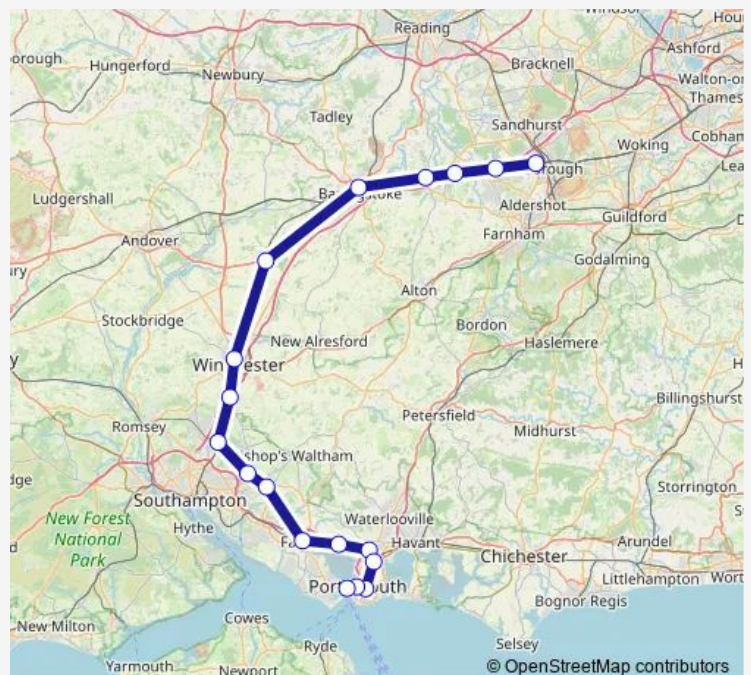

Rail South Western Railway Farnborough (Main) - Portsmouth Harbour

[Go to website](#)

Direction

Farnborough (Main) — Portsmouth Harbour

18 stops

[Open route schedule](#)

- Farnborough (Main)
- Fleet
- Winchfield
- Hook
- Basingstoke
- Micheldever
- Winchester
- Shawford
- Eastleigh
- Hedge End
- Botley
- Fareham
- Portchester
- Cosham
- Hilsea
- Fratton
- Portsmouth & Southsea
- Portsmouth Harbour

Route schedule

Farnborough (Main) — Portsmouth Harbour

Monday	06:34-07:33
Tuesday	06:34-07:33
Wednesday	—
Thursday	06:34-07:33
Friday	06:34-07:33
Saturday	06:34-07:33
Sunday	23:59

Route info

Direction: Farnborough (Main)

Stops: 18

Trip Duration: 1 hour 45 min

■ South Western Railway — Farnborough (Main) - Portsmouth Harbour

Direction

Portsmouth Harbour — Farnborough (Main)

17 stops

[Open route schedule](#)

Portsmouth Harbour

Eastleigh

Winchester

Micheldever

Basingstoke

Hook

Winchfield

Fleet

Farnborough (Main)