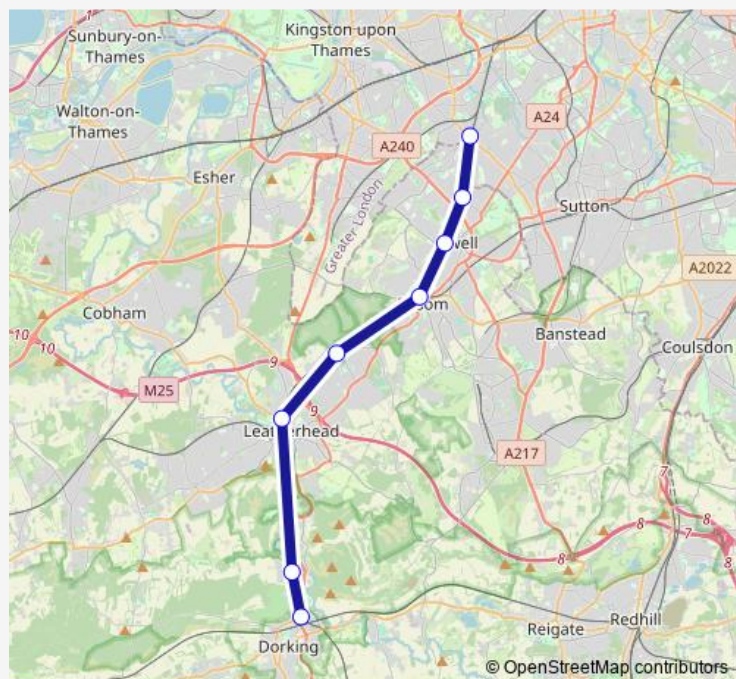

### Route schedule

Dorking — Worcester Park

Monday —

Tuesday —

Wednesday —

Thursday —

Friday —

Saturday —

### Route info

Direction: Dorking

Stops: 8

Trip Duration: 0 hour 25 min

■ South Western Railway — Worcester Park - Dorking

## Direction

Worcester Park — Dorking

8 stops

[Open route schedule](#)

Worcester Park

Stoneleigh

Ewell West

Epsom

## Route schedule

Worcester Park — Dorking

Monday	—
Tuesday	—
Wednesday	—
Thursday	—
Friday	—
Saturday	—
Sunday	08:26-22:26