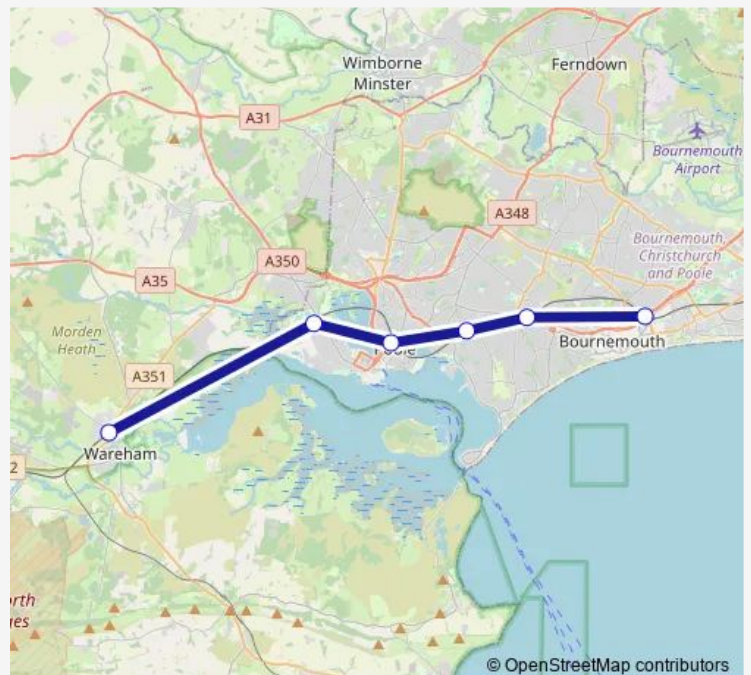

Rail South Western Railway Wareham - Bournemouth

[Go to website](#)

Direction

Wareham — Bournemouth

6 stops

[Open route schedule](#)

Wareham

Hamworthy

Poole

Parkstone (Dorset)

Branksome

Bournemouth

Route schedule

Wareham — Bournemouth

| | |
|-----------|---------------------|
| Monday | 00:31 |
| Tuesday | — |
| Wednesday | — |
| Thursday | — |
| Friday | — |
| Saturday | — |
| Sunday | 24:31 ⁺¹ |

Route info

Direction: Wareham

Stops: 6

Trip Duration: 0 hour 32 min

South Western Railway Rail time schedules and route maps are available in an offline PDF at busmaps.com. Use the busmaps.com website to see live bus times, train schedule or subway schedule, and step-by-step directions for all public transit in Bournemouth