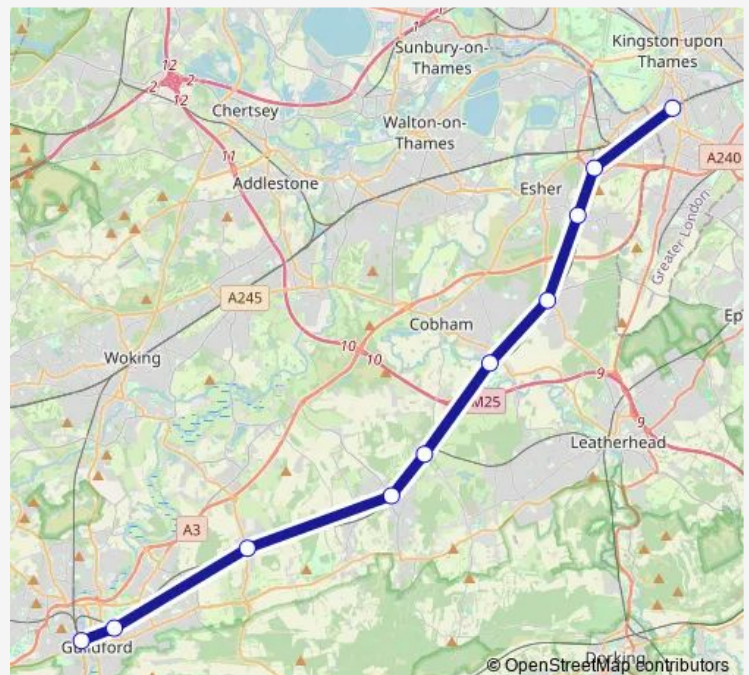

Woking

West Byfleet

Byfleet & New Haw

Weybridge

Walton-on-Thames

Hersham

Esher

Surbiton

Route schedule

Guildford — Surbiton

Monday —

Tuesday —

Wednesday —

Thursday —

Friday —

Saturday —

Sunday 07:22-22:22

Route info

Direction: Guildford

Stops: 10

Trip Duration: 0 hour 35 min

Direction

Surbiton — Guildford

10 stops

[Open route schedule](#)

Surbiton

Esher

Hersham

Walton-on-Thames

Weybridge

Byfleet & New Haw

West Byfleet