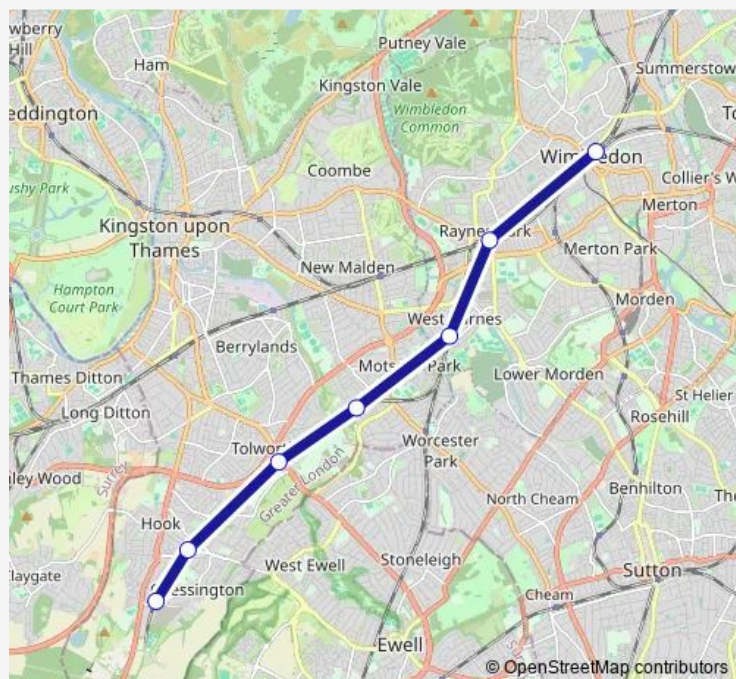

Rail South Western Railway Chessington South - Wimbledon

[Go to website](#)

Direction

Chessington South — Wimbledon

7 stops

[Open route schedule](#)

Chessington South

Chessington North

Tolworth

Malden Manor

Motspur Park

Raynes Park

Wimbledon

Route schedule

Chessington South — Wimbledon

Monday	23:08-00:27 ⁺¹
Tuesday	00:27-23:42
Wednesday	23:08-23:42
Thursday	23:08-23:42
Friday	23:41-00:28 ⁺¹
Saturday	00:27-00:27 ⁺¹
Sunday	00:27-23:40

Route info

Direction: Chessington South

Stops: 7

Trip Duration: 0 hour 18 min

■ South Western Railway — Chessington South - Wimbledon

Direction

Wimbledon — Chessington South

7 stops

Route schedule

Wimbledon — Chessington South

Monday	06:03-06:09
Tuesday	06:09
Wednesday	06:09
Thursday	06:09
Friday	06:03-06:09
Saturday	06:03
Sunday	07:37-08:08

Route info

Direction: Wimbledon

Stops: 7

Trip Duration: 0 hour 19 min