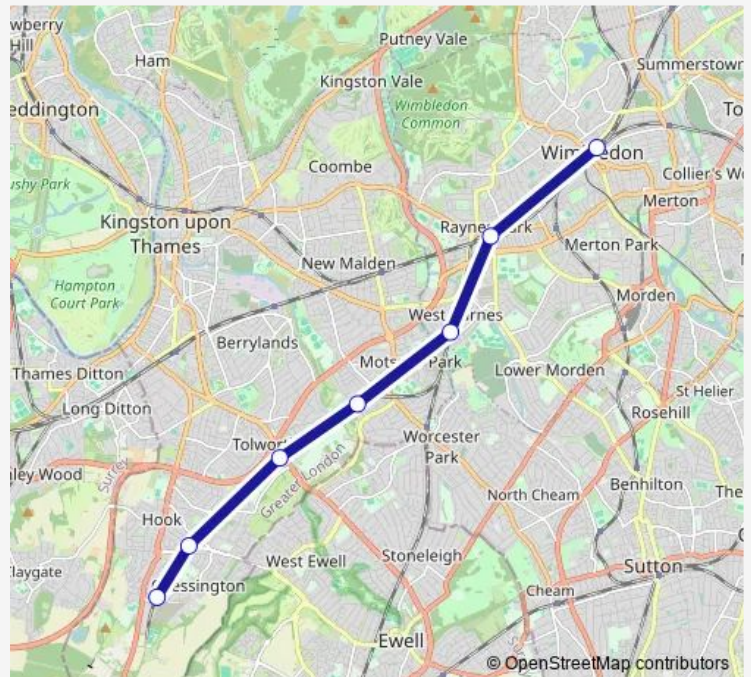

Rail South Western Railway Chessington South - Wimbledon

[Go to website](#)

Direction

Chessington South — Wimbledon

7 stops

[Open route schedule](#)

Chessington South

Chessington North

Tolworth

Malden Manor

Motspur Park

Raynes Park

Wimbledon

Route schedule

Chessington South — Wimbledon

Monday	23:08-23:42
Tuesday	23:08-23:42
Wednesday	23:08-23:42
Thursday	23:08-23:42
Friday	23:41-00:28 ⁺¹
Saturday	00:27-00:27 ⁺¹
Sunday	00:27-23:40

Route info

Direction: Chessington South

Stops: 7

Trip Duration: 0 hour 18 min

■ South Western Railway — Wimbledon - Chessington South

Direction

Wimbledon — Chessington South

7 stops

Route schedule

Wimbledon — Chessington South

Monday	06:03-06:09
Tuesday	06:09
Wednesday	06:09
Thursday	06:09
Friday	06:03-06:09
Saturday	06:03
Sunday	07:37-08:09

Route info

Direction: Wimbledon

Stops: 7

Trip Duration: 0 hour 18 min