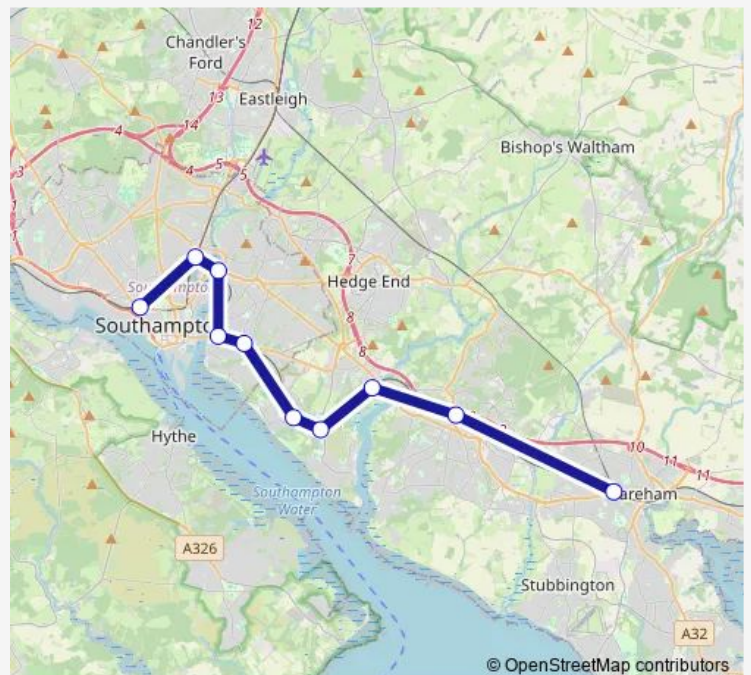

Rail South Western Railway Southampton Central - Fareham

[Go to website](#)

Direction

Southampton Central — Fareham

10 stops

[Open route schedule](#)

Southampton Central

St Denys

Bitterne

Woolston

Sholing

Netley

Hamble

Bursledon

Swanwick

Fareham

Route schedule

Southampton Central — Fareham

Monday 06:23-22:44

Tuesday 06:23-22:44

Wednesday —

Thursday —

Friday —

Saturday 05:07-22:44

Sunday 06:12-22:35

Route info

Direction: Southampton Central

Stops: 10

Trip Duration: 0 hour 34 min

■ South Western Railway — Southampton Central - Fareham

South Western Railway Rail time schedules and route maps are available in an offline PDF at busmaps.com. Use the busmaps.com website to see live bus times, train schedule or subway schedule, and step-by-step directions for all public transit in Southampton