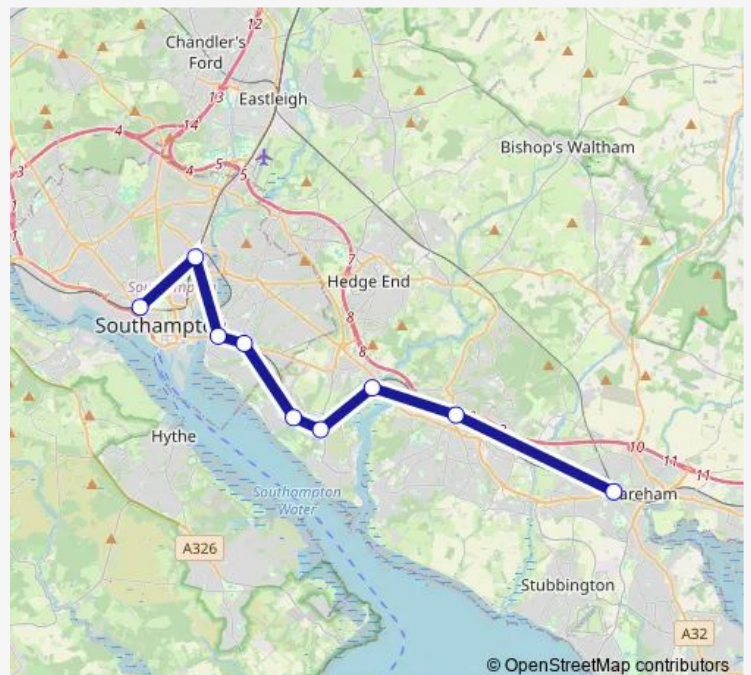

Rail South Western Railway Southampton Central - Fareham

[Go to website](#)

Direction

Southampton Central — Fareham

10 stops

[Open route schedule](#)

Southampton Central

St Denys

Bitterne

Woolston

Sholing

Netley

Hamble

Bursledon

Swanwick

Fareham

Route schedule

Southampton Central — Fareham

Monday 06:23-22:44

Tuesday 06:23-22:44

Wednesday —

Thursday —

Friday —

Saturday 05:00-22:44

Sunday 06:12-22:35

Route info

Direction: Southampton Central

Stops: 10

Trip Duration: 0 hour 34 min

■ South Western Railway — Fareham - Southampton Central

South Western Railway Rail time schedules and route maps are available in an offline PDF at busmaps.com. Use the busmaps.com website to see live bus times, train schedule or subway schedule, and step-by-step directions for all public transit in Southampton