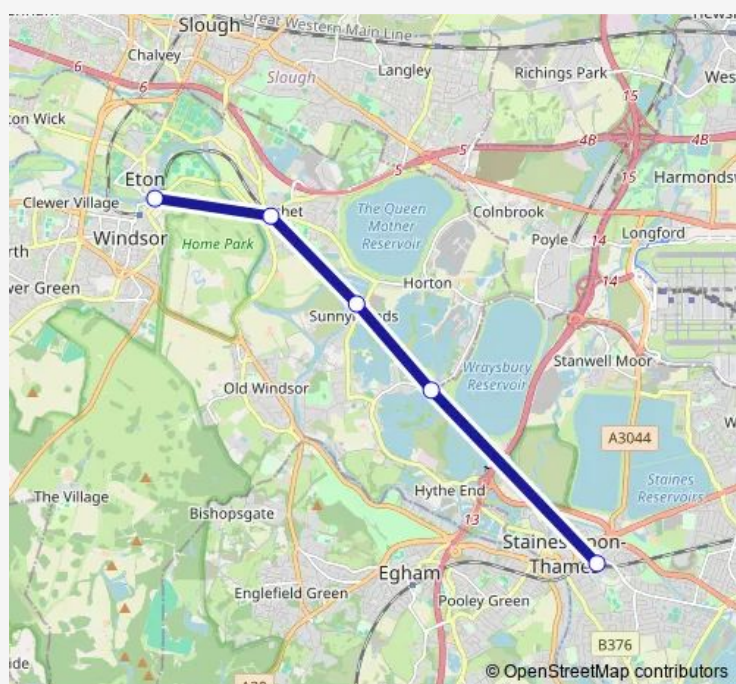

Rail South Western Railway Windsor & Eton Riverside - Staines

[Go to website](#)

Direction

Staines — Windsor & Eton Riverside

5 stops

[Open route schedule](#)

- Staines
- Wraysbury
- Sunnymeads
- Datchet
- Windsor & Eton Riverside

Route schedule

Staines — Windsor & Eton Riverside

Monday	06:09
Tuesday	06:09
Wednesday	06:09
Thursday	06:09
Friday	06:09
Saturday	06:09
Sunday	—

Route info

Direction: Staines

Stops: 5

Trip Duration: 0 hour 18 min

Direction

Windsor & Eton Riverside — Staines

5 stops

[Open route schedule](#)

Windsor & Eton Riverside

Datchet

Sunnymeads

Wraysbury

Staines

Route schedule

Windsor & Eton Riverside — Staines

Monday	23:05-23:37
Tuesday	23:05-23:37
Wednesday	23:05-23:37
Thursday	23:05-23:37
Friday	23:05-23:37
Saturday	23:35-23:39
Sunday	20:32-21:34

Route info