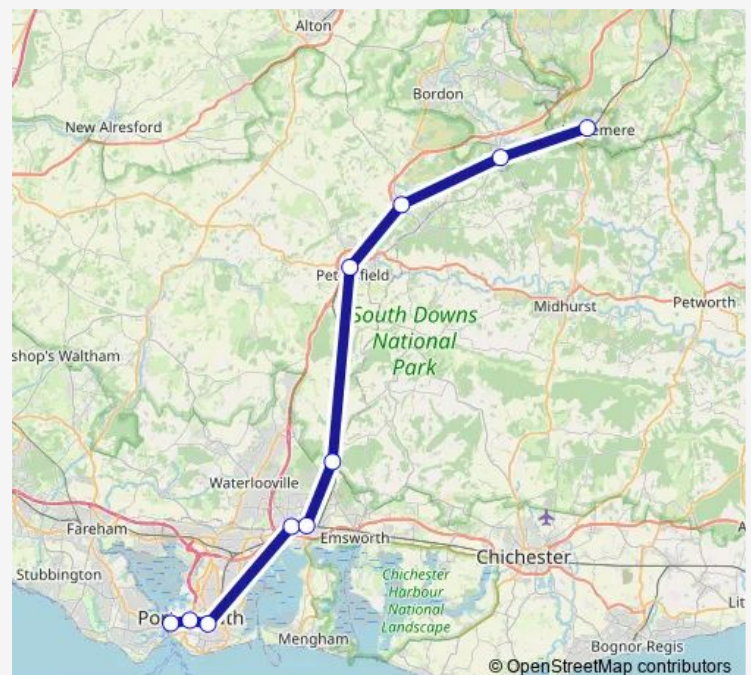

Haslemere

Route schedule

Portsmouth Harbour — Haslemere

Monday	23:19
Tuesday	23:19
Wednesday	23:19
Thursday	—
Friday	—
Saturday	—
Sunday	05:48-22:48

Route info

Direction: Portsmouth Harbour

Stops: 11

Trip Duration: 0 hour 55 min

■ South Western Railway — Portsmouth Harbour - Haslemere

Direction

Haslemere — Portsmouth Harbour

10 stops

[Open route schedule](#)

Haslemere

Liphook

Liss

Route info

Direction: Haslemere

Stops: 10

Trip Duration: 0 hour 53 min

Direction

Haslemere — Portsmouth Harbour

6 stops

[Open route schedule](#)

Haslemere

Petersfield

Havant

Fratton

Portsmouth & Southsea

Portsmouth Harbour

Route schedule

Haslemere — Portsmouth Harbour