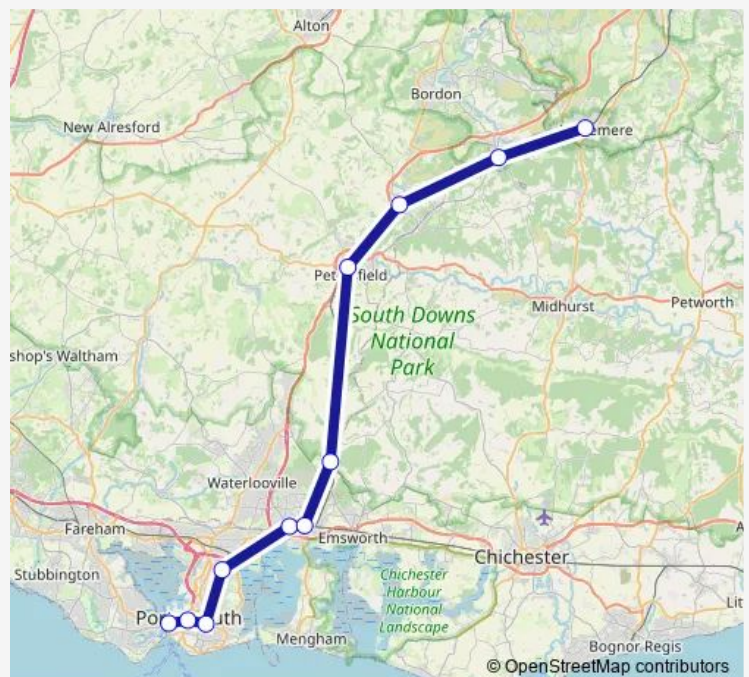

Haslemere

Route schedule

Portsmouth Harbour — Haslemere

Monday	23:19
Tuesday	23:19
Wednesday	23:19
Thursday	—
Friday	—
Saturday	—
Sunday	05:48-22:48

Route info

Direction: Portsmouth Harbour

Stops: 11

Trip Duration: 0 hour 55 min

■ South Western Railway — Portsmouth Harbour - Haslemere

Direction

Haslemere — Portsmouth Harbour

10 stops

[Open route schedule](#)

Haslemere

Liphook

Liss

6 stops

[Open route schedule](#)

Haslemere

Petersfield

Havant

Fratton

Portsmouth & Southsea

Portsmouth Harbour

Route schedule

Haslemere — Portsmouth Harbour

Monday —

Tuesday —

Wednesday —

Thursday —

Friday —

Saturday —