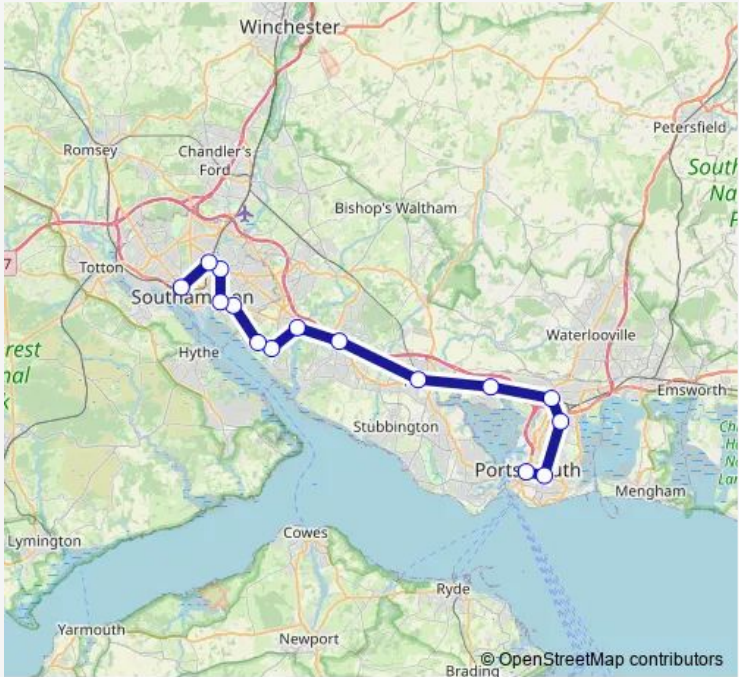

Rail South Western Railway Portsmouth & Southsea - Southampton Central

[Go to website](#)

Direction
 Southampton Central — Portsmouth Harbour
 16 stops
[Open route schedule](#)

- Southampton Central
- St Denys
- Bitterne
- Woolston
- Sholing
- Netley
- Hamble
- Bursledon
- Swanwick
- Fareham
- Portchester
- Cosham
- Hilsea
- Fratton
- Portsmouth & Southsea
- Portsmouth Harbour

Route schedule
 Southampton Central — Portsmouth Harbour

Monday	07:52
Tuesday	07:52
Wednesday	07:52
Thursday	07:52
Friday	07:52
Saturday	—
Sunday	—

Route info
 Direction: Southampton Central
 Stops: 16
 Trip Duration: 1 hour 7 min

Direction

Southampton Central — Portsmouth & Southsea

15 stops

[Open route schedule](#)

Southampton Central

St Denys

Bitterne

Woolston

Thursday 05:13-22:46

Friday 05:13-22:46

Saturday 05:16-22:46

Sunday 07:42-22:42

Route info

Direction: Portsmouth & Southsea

Stops: 15

Trip Duration: 1 hour 3 min