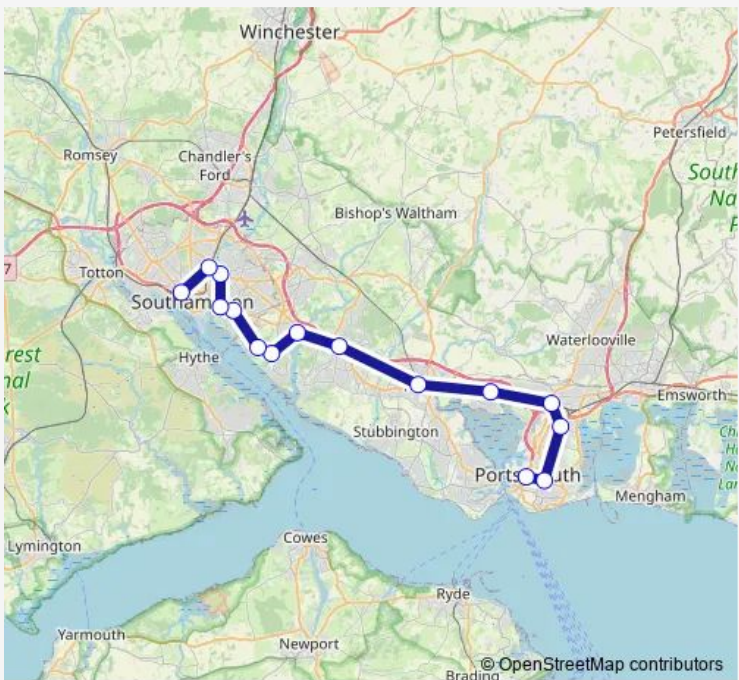

Rail South Western Railway Portsmouth & Southsea - Southampton Central

[Go to website](#)

Direction
 Southampton Central — Portsmouth Harbour
 16 stops
[Open route schedule](#)

- Southampton Central
- St Denys
- Bitterne
- Woolston
- Sholing
- Netley
- Hamble
- Bursledon
- Swanwick
- Fareham
- Portchester
- Cosham
- Hilsea
- Fratton
- Portsmouth & Southsea
- Portsmouth Harbour

Route schedule
 Southampton Central — Portsmouth Harbour

Monday	07:52
Tuesday	07:52
Wednesday	07:52
Thursday	07:52
Friday	07:52
Saturday	—
Sunday	—

Route info
 Direction: Southampton Central
 Stops: 16
 Trip Duration: 1 hour 7 min

Direction

Southampton Central — Portsmouth & Southsea

15 stops

[Open route schedule](#)

Southampton Central

St Denys

Bitterne

Woolston

Thursday 05:13-22:46

Friday 05:13-22:46

Saturday 05:16-22:46

Sunday 07:42-22:42

Route info

Direction: Portsmouth & Southsea

Stops: 15

Trip Duration: 0 hour 58 min