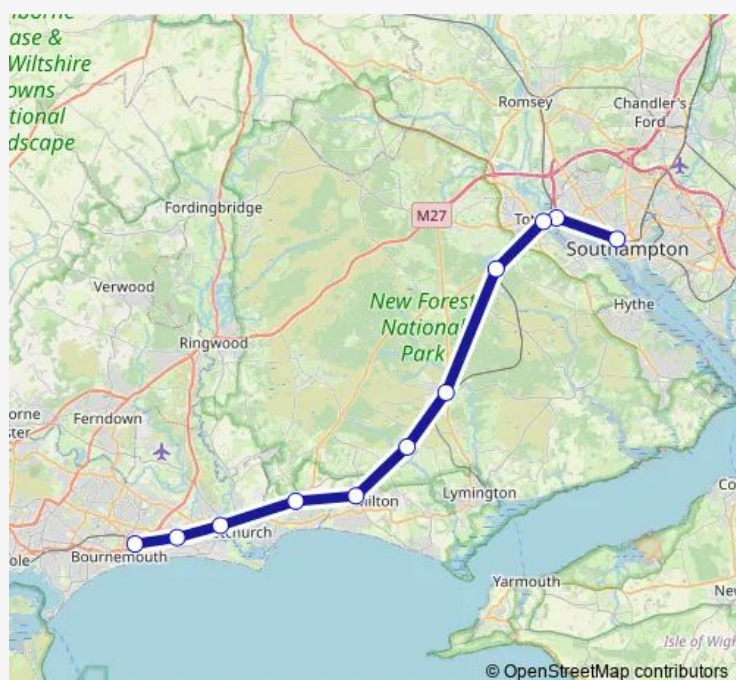

Route info

Direction: Southampton Central

Stops: 12

Trip Duration: 0 hour 48 min

Direction

Bournemouth — Southampton Central

11 stops

[Open route schedule](#)

Bournemouth

Pokesdown

Christchurch

Hinton Admiral

New Milton

Sway

Brockenhurst

Ashurst New Forest

09:10-19:10

Sunday

23:08

Route info

Direction: Bournemouth

Stops: 11

Trip Duration: 0 hour 51 min

Direction

Bournemouth — Southampton Central

12 stops

[Open route schedule](#)

Bournemouth

Pokesdown

Christchurch

Hinton Admiral

New Milton