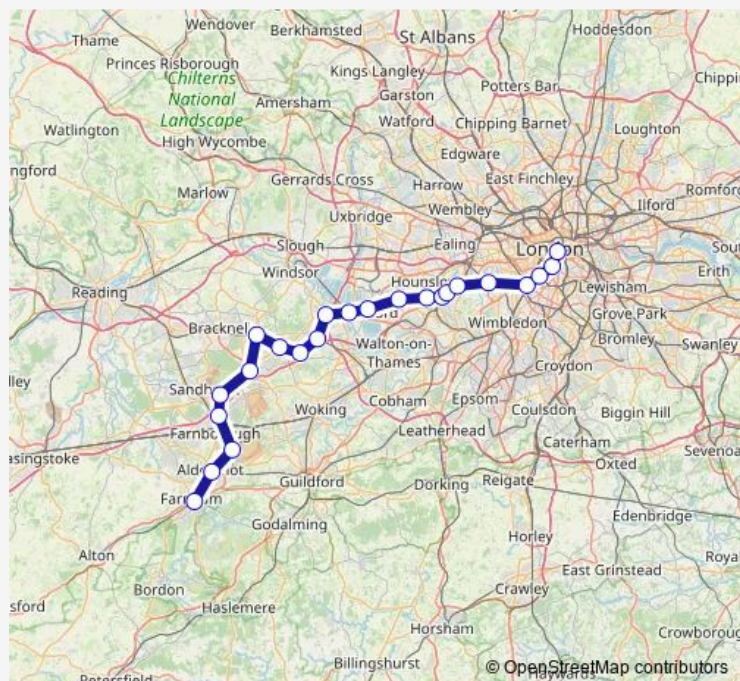

# Rail South Western Railway London Waterloo - Farnham

[Go to website](#)

**Direction**

Farnham — London Waterloo

13 stops

[Open route schedule](#)

- Farnham
- Aldershot
- Ash Vale
- Brookwood
- Woking
- Byfleet & New Haw
- Weybridge
- Walton-on-Thames
- Surbiton
- New Malden
- Wimbledon
- Clapham Junction
- London Waterloo

**Route schedule**

Farnham — London Waterloo

Monday	—
Tuesday	—
Wednesday	—
Thursday	—
Friday	—
Saturday	—
Sunday	14:00-23:32

**Route info**

Direction: Farnham

Stops: 13

Trip Duration: 1 hour 10 min

■ South Western Railway — Farnham - London Waterloo

**Direction**

London Waterloo — Farnham

13 stops

[Open route schedule](#)

London Waterloo

Queenstown Road (Battersea)

Clapham Junction

Wimbledon

## Route info

Direction: London Waterloo

Stops: 13

Trip Duration: 1 hour 8 min

**Direction**

London Waterloo — Farnham

19 stops

[Open route schedule](#)