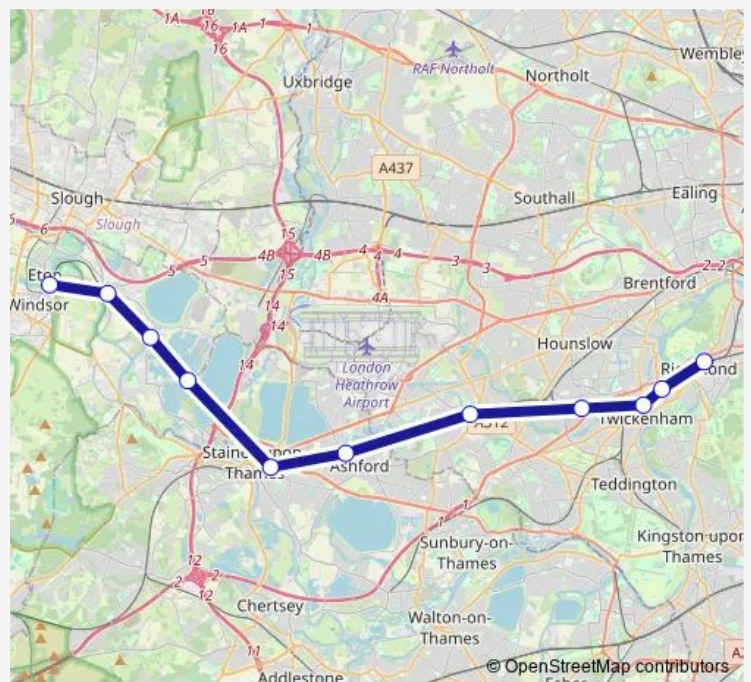

Rail South Western Railway Richmond (London) - Windsor & Eton Riverside

[Go to website](#)

Direction

Windsor & Eton Riverside — Richmond (London)

11 stops

[Open route schedule](#)

Windsor & Eton Riverside

Datchet

Richmond (London)

Route schedule

Windsor & Eton Riverside — Richmond (London)

Monday

—

Tuesday

—

Wednesday

08:32-22:32

Route info

Direction: Windsor & Eton Riverside

Stops: 11

Trip Duration: 0 hour 40 min

Direction

Richmond (London) — Windsor & Eton Riverside

11 stops

Saturday

—

Sunday

07:10-23:29

Route info

Direction: Richmond (London)

Stops: 11

Trip Duration: 0 hour 38 min