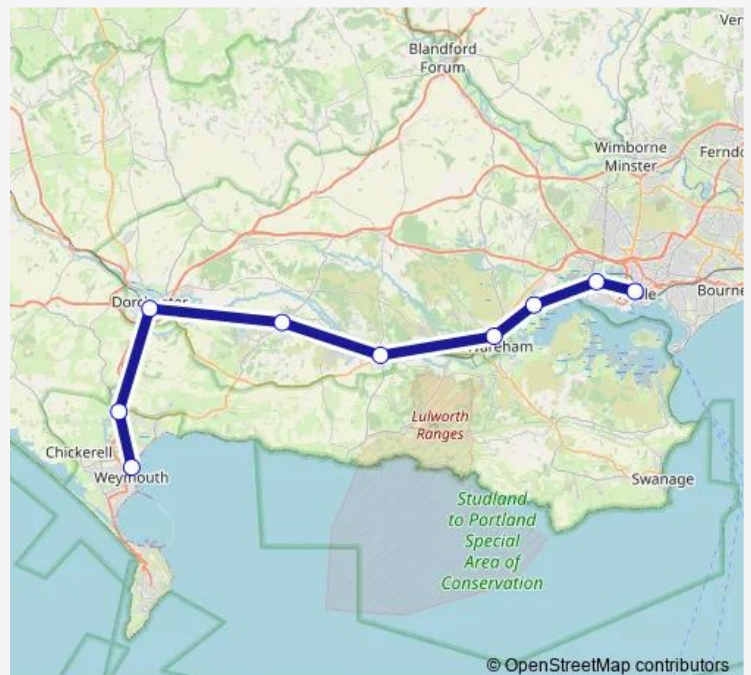

Dorchester South

Moreton (Dorset)

Wool

Wareham

Holton Heath

Hamworthy

Poole

Route schedule

Route info

Direction: Weymouth

Stops: 9

Trip Duration: 0 hour 46 min

Direction

Weymouth — Poole

8 stops

[Open route schedule](#)

Weymouth

Dorchester South

Moreton (Dorset)

Wool

Wareham

Holton Heath

Hamworthy

Poole

Route info

Direction: Weymouth

Stops: 8

Trip Duration: 0 hour 43 min

Direction

Poole — Weymouth

9 stops

[Open route schedule](#)