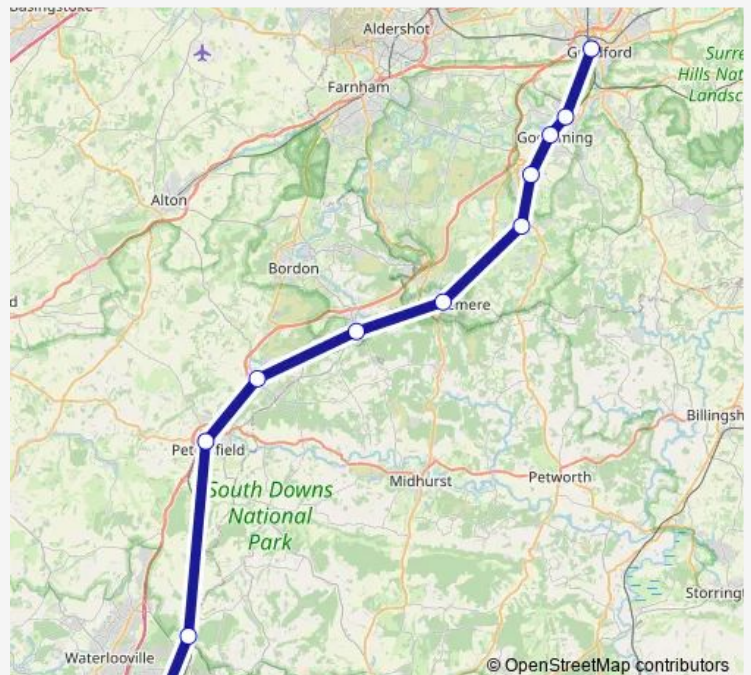

### Route schedule

Havant — Guildford

Monday —

Tuesday —

Wednesday —

Thursday —

Friday —

Saturday 21:26-22:29

### Route info

Direction: Havant

Stops: 6

Trip Duration: 0 hour 45 min

South Western Railway — Guildford - Havant

**Direction**

Havant — Guildford

11 stops

## Route info

Direction: Havant

Stops: 11

Trip Duration: 0 hour 56 min

**Direction**

Guildford — Havant

11 stops

[Open route schedule](#)