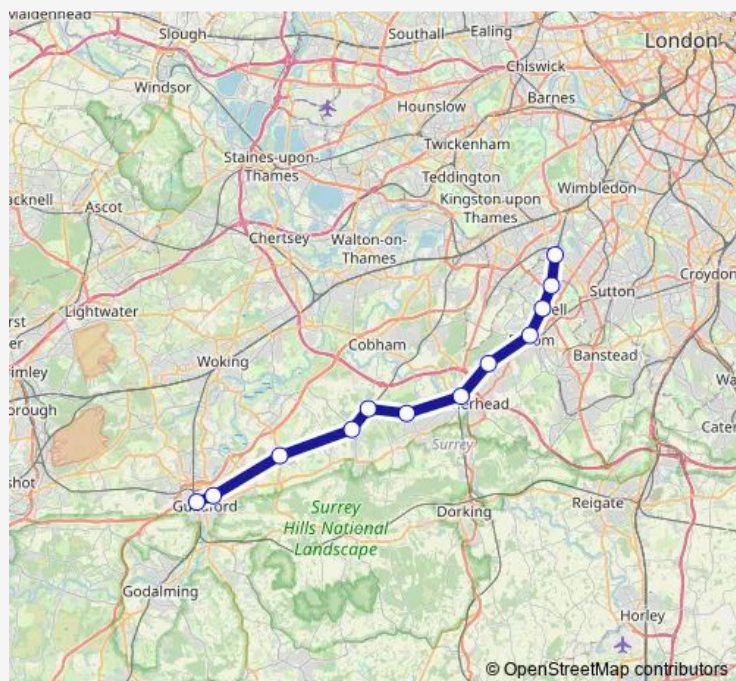

Worcester Park

Route schedule

Guildford — Worcester Park

Monday	—
Tuesday	—
Wednesday	—
Thursday	—
Friday	—
Saturday	06:34-23:34
Sunday	06:50-22:50

Route info

Direction: Guildford

Stops: 11

Trip Duration: 0 hour 43 min

South Western Railway — Worcester Park - Guildford

Direction

Worcester Park — Guildford

12 stops

[Open route schedule](#)

Worcester Park

Stoneleigh

Ewell West

Guildford

Route schedule

Worcester Park — Guildford

Monday	00:27
Tuesday	—
Wednesday	—
Thursday	—
Friday	—
Saturday	06:47-01:18 ⁺¹
Sunday	00:18-00:27 ⁺¹

Route info

Direction: Worcester Park

Stops: 12

Trip Duration: 0 hour 44 min

Route schedule

Guildford — Worcester Park

Monday —

Tuesday —

Wednesday —

Thursday —

Friday —

Saturday 06:04-00:04⁺¹