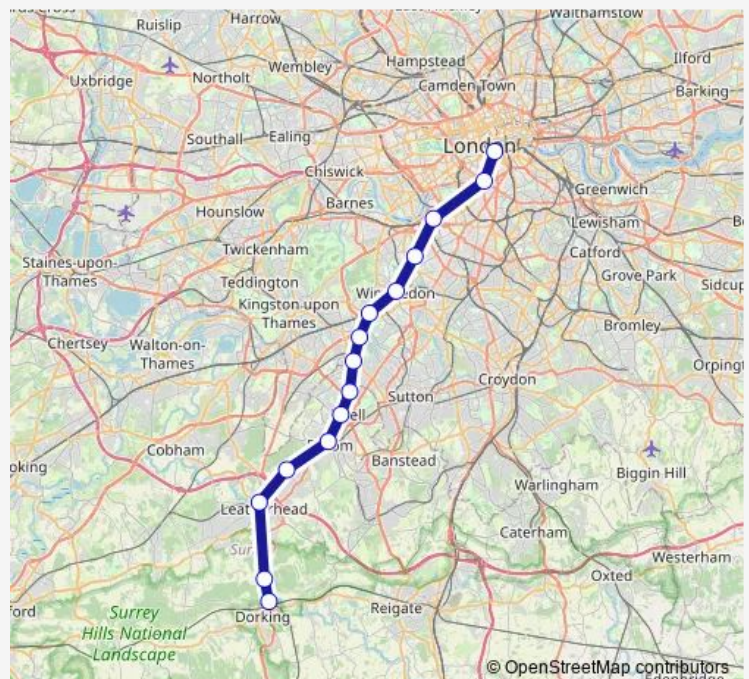

Epsom

Ashtead

Leatherhead

Box Hill & Westhumble

Dorking

Route schedule

London Waterloo — Dorking

Monday 06:24-23:24

Tuesday 06:24-23:10

Wednesday 06:24-23:10

Thursday 06:24-23:10

Friday 06:24-00:25⁺¹

Saturday 00:25-00:25⁺¹

Sunday 00:25-22:02

Route info

Direction: London Waterloo

Stops: 15

Trip Duration: 0 hour 50 min

South Western Railway — London Waterloo - Dorking

Direction

Dorking — London Waterloo

16 stops

[Open route schedule](#)

Dorking

Route info

Direction: Dorking

Stops: 16

Trip Duration: 0 hour 58 min

South Western Railway Rail time schedules and route maps are available in an offline PDF at busmaps.com. Use the busmaps.com website to see live bus times, train schedule or subway schedule, and step-by-step directions for all public transit in London