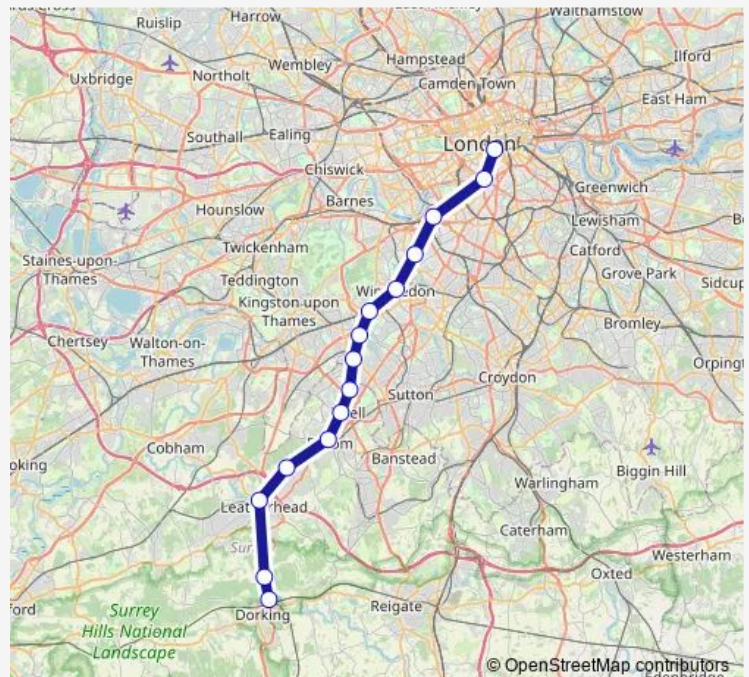

Epsom

Ashtead

Leatherhead

Box Hill & Westhumble

Dorking

Route schedule

London Waterloo — Dorking

Monday	06:24-00:25 ⁺¹
Tuesday	00:25-23:10
Wednesday	06:24-23:10
Thursday	06:24-23:10
Friday	06:24-00:25 ⁺¹
Saturday	00:25-00:25 ⁺¹
Sunday	00:25-22:02

Route info

Direction: London Waterloo

Stops: 15

Trip Duration: 0 hour 52 min

South Western Railway — Dorking - London Waterloo

Direction

London Waterloo — Dorking

14 stops

Worcester Park

Stoneleigh

Ewell West

Epsom

Ashtead

Leatherhead

Dorking

Route schedule

Direction: London Waterloo

Stops: 14

Trip Duration: 0 hour 51 min

Direction

Dorking — London Waterloo

15 stops

[Open route schedule](#)

Dorking