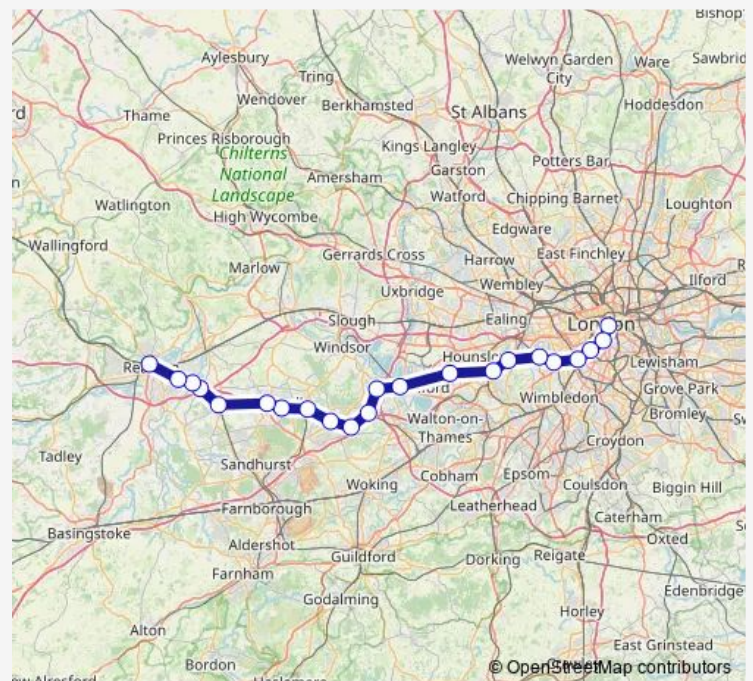

Rail South Western Railway London Waterloo - Reading

[Go to website](#)

Direction

Reading — London Waterloo

20 stops

[Open route schedule](#)

- Reading
- Earley
- Winnersh Triangle
- Winnersh
- Wokingham
- Bracknell
- Martins Heron
- Ascot
- Sunningdale
- Virginia Water
- Egham
- Staines
- Feltham
- Twickenham
- St Margarets (London)
- Richmond (London)
- Barnes
- Clapham Junction
- Queenstown Road (Battersea)
- London Waterloo

Route schedule

Reading — London Waterloo

Monday	05:39-23:09
Tuesday	05:39-23:09
Wednesday	06:39-23:09
Thursday	06:39-23:09
Friday	05:39-23:09
Saturday	05:39-23:09
Sunday	—

Route info

Direction: Reading

Stops: 20

Trip Duration: 1 hour 24 min

■ South Western Railway — London Waterloo - Reading

Direction

Reading — London Waterloo

27 stops

[Open route schedule](#)

Reading

Earley