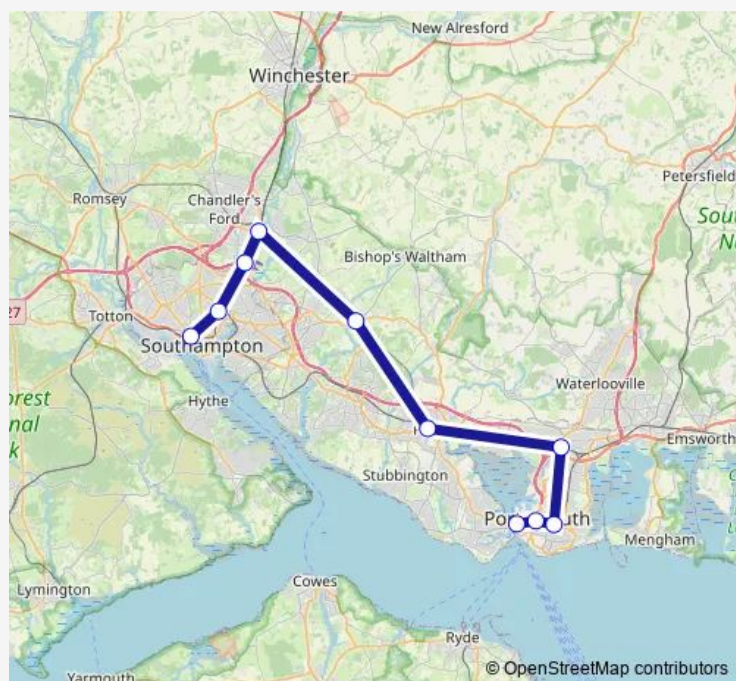

Rail South Western Railway Portsmouth Harbour - Southampton Central

[Go to website](#)

Direction

Portsmouth Harbour — Southampton Central

10 stops

[Open route schedule](#)

Portsmouth Harbour

Portsmouth & Southsea

Fratton

Cosham

Fareham

Botley

Eastleigh

Southampton Airport Parkway

St Denys

Southampton Central

Route schedule

Portsmouth Harbour — Southampton Central

Monday	05:40
Tuesday	—
Wednesday	—
Thursday	—
Friday	05:40
Saturday	05:40
Sunday	—

Route info

Direction: Portsmouth Harbour

Stops: 10

Trip Duration: 0 hour 58 min

South Western Railway — Portsmouth Harbour - Southampton Central

Direction

Portsmouth Harbour — Southampton Central

16 stops

[Open route schedule](#)

Portsmouth Harbour

Portsmouth & Southsea

Fratton