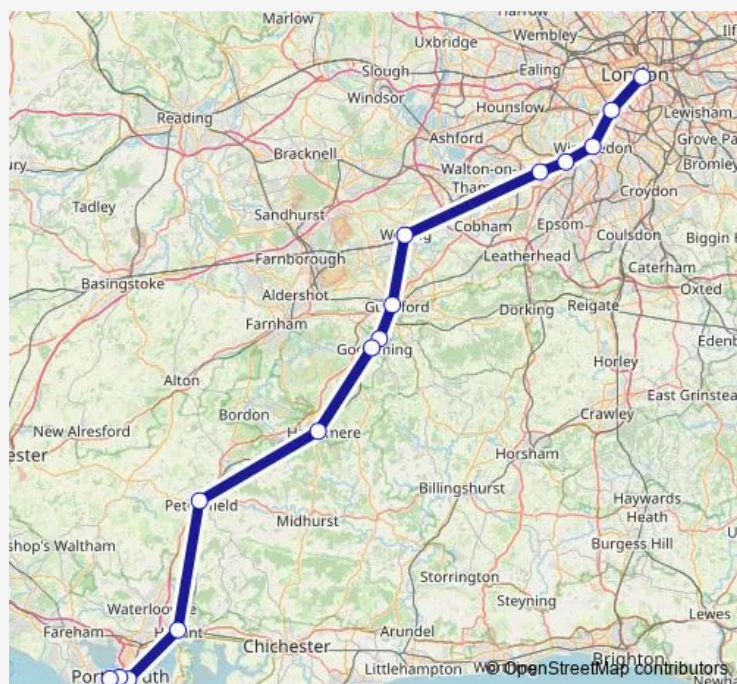

—

Sunday

—

Route info

Direction: Portsmouth & Southsea

Stops: 24

Trip Duration: 2 hour 30 min

South Western Railway — London Waterloo - Fratton

Wimbledon

Clapham Junction

London Waterloo

Direction

London Waterloo — Portsmouth & Southsea

27 stops

[Open route schedule](#)

London Waterloo