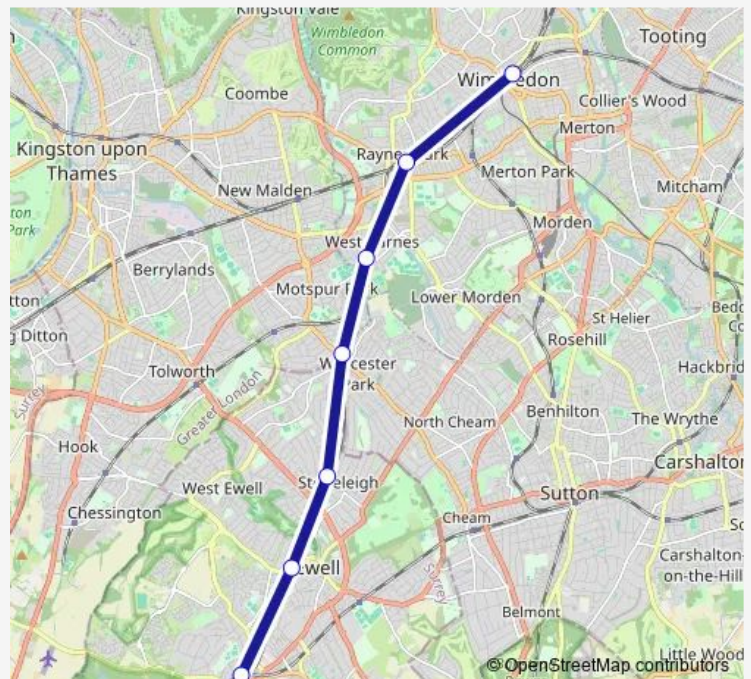

Rail South Western Railway Wimbledon - Epsom

[Go to website](#)

Direction

Wimbledon — Epsom

7 stops

[Open route schedule](#)

Wimbledon

Raynes Park

Motspur Park

Worcester Park

Stoneleigh

Ewell West

Epsom

Route schedule

Wimbledon — Epsom

Monday —

Tuesday —

Wednesday —

Thursday —

Friday —

Saturday —

Sunday 07:20

Route info

Direction: Wimbledon

Stops: 7

Trip Duration: 0 hour 18 min

South Western Railway — Wimbledon - Epsom

South Western Railway Rail time schedules and route maps are available in an offline PDF at busmaps.com. Use the busmaps.com website to see live bus times, train schedule or subway schedule, and step-by-step directions for all public transit in Morden