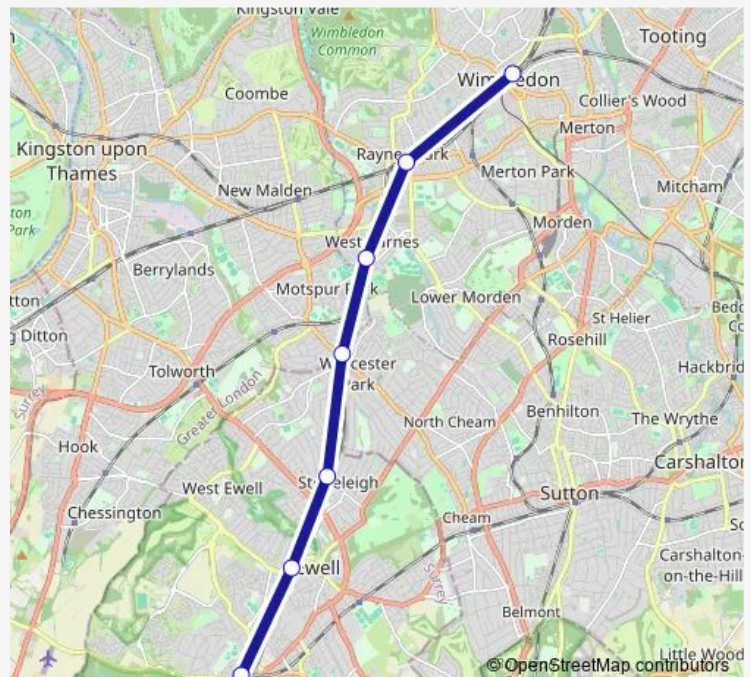

Rail South Western Railway Wimbledon - Epsom

[Go to website](#)

Direction

Wimbledon — Epsom

7 stops

[Open route schedule](#)

Wimbledon

Raynes Park

Motspur Park

Worcester Park

Stoneleigh

Ewell West

Epsom

Route schedule

Wimbledon — Epsom

Monday —

Tuesday —

Wednesday —

Thursday —

Friday —

Saturday —

Sunday

07:20

Route info

Direction: Wimbledon

Stops: 7

Trip Duration: 0 hour 18 min

South Western Railway — Wimbledon - Epsom

South Western Railway Rail time schedules and route maps are available in an offline PDF at busmaps.com. Use the busmaps.com website to see live bus times, train schedule or subway schedule, and step-by-step directions for all public transit in Morden