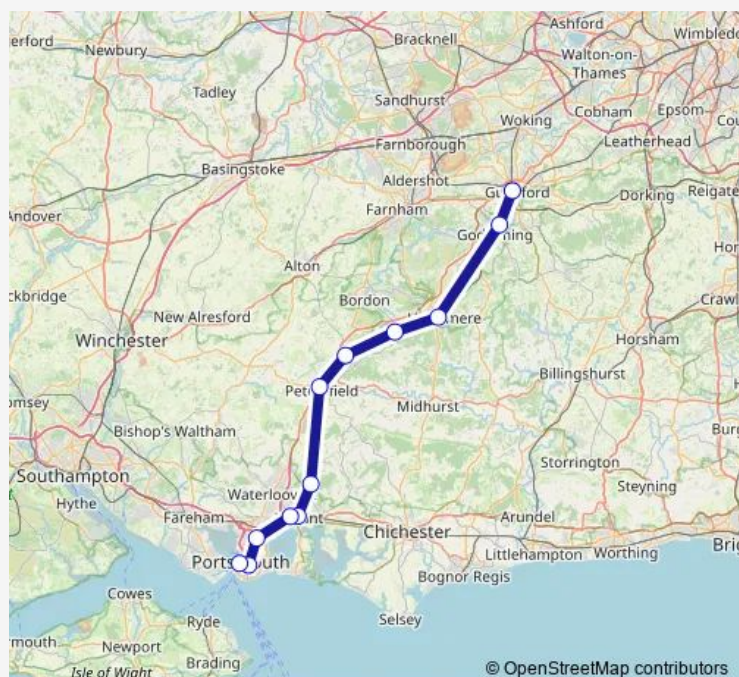

Rail South Western Railway Portsmouth & Southsea - Guildford

[Go to website](#)

Direction

Guildford — Portsmouth & Southsea

12 stops

[Open route schedule](#)

- Guildford
- Farncombe
- Haslemere
- Liphook
- Liss
- Petersfield
- Rowlands Castle
- Havant
- Bedhampton
- Hilsea
- Fratton
- Portsmouth & Southsea

Route schedule

Guildford — Portsmouth & Southsea

Monday	—
Tuesday	—
Wednesday	05:09
Thursday	05:09
Friday	05:09
Saturday	—
Sunday	—

Route info

Direction: Guildford

Stops: 12

Trip Duration: 1 hour 7 min

Direction

Portsmouth & Southsea — Guildford

15 stops

[Open route schedule](#)

Portsmouth & Southsea

Fratton

Hilsea

Bedhampton

Havant

Farncombe

Guildford

Route schedule

Portsmouth & Southsea — Guildford

Monday	—
Tuesday	—
Wednesday	23:23
Thursday	23:23
Friday	23:23
Saturday	—
Sunday	—

Route info

Direction: Portsmouth & Southsea

Stops: 15