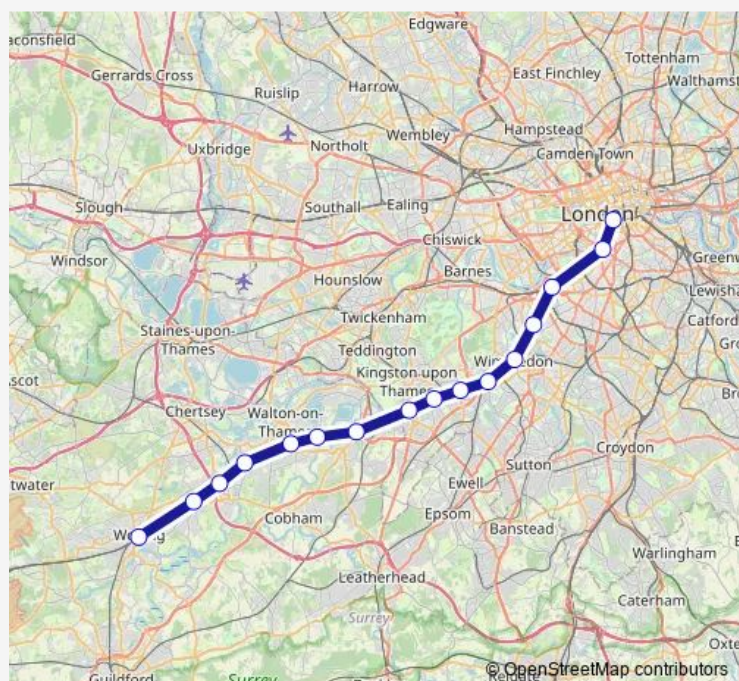

Virginia Water

Chertsey

Byfleet & New Haw

Woking

Route schedule

London Waterloo — Woking

Monday —

Tuesday —

Wednesday —

Thursday —

Friday —

Saturday 25:05⁺¹

Sunday 01:05

Route info

Direction: London Waterloo

Stops: 14

Trip Duration: 0 hour 51 min

South Western Railway — Woking - London Waterloo

Direction

London Waterloo — Woking

15 stops

[Open route schedule](#)

London Waterloo

Vauxhall