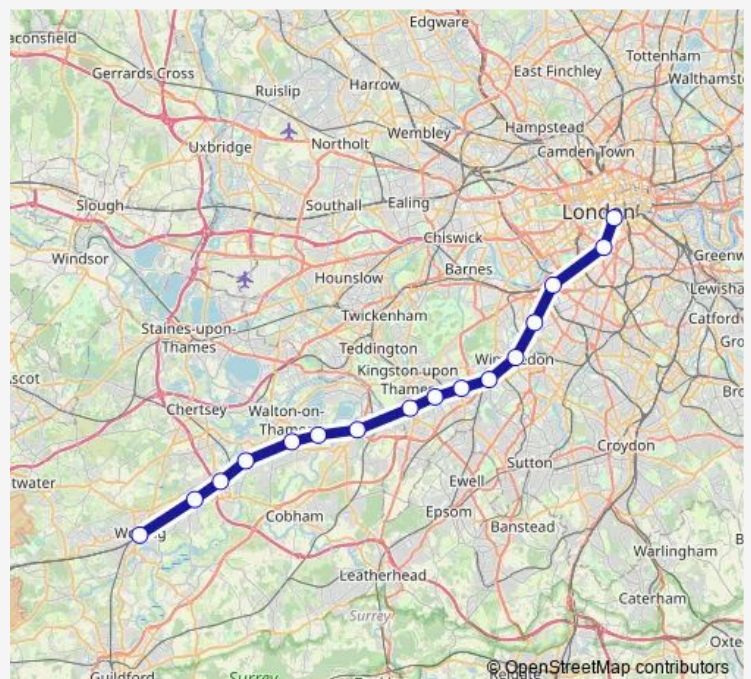

Virginia Water

Chertsey

Byfleet & New Haw

Woking

Route schedule

London Waterloo — Woking

Monday —

Tuesday —

Wednesday —

Thursday —

Friday —

Saturday 25:05⁺¹

Sunday 01:05

Route info

Direction: London Waterloo

Stops: 14

Trip Duration: 0 hour 51 min

South Western Railway — London Waterloo - Woking

Direction

London Waterloo — Woking

15 stops

[Open route schedule](#)

London Waterloo

Vauxhall