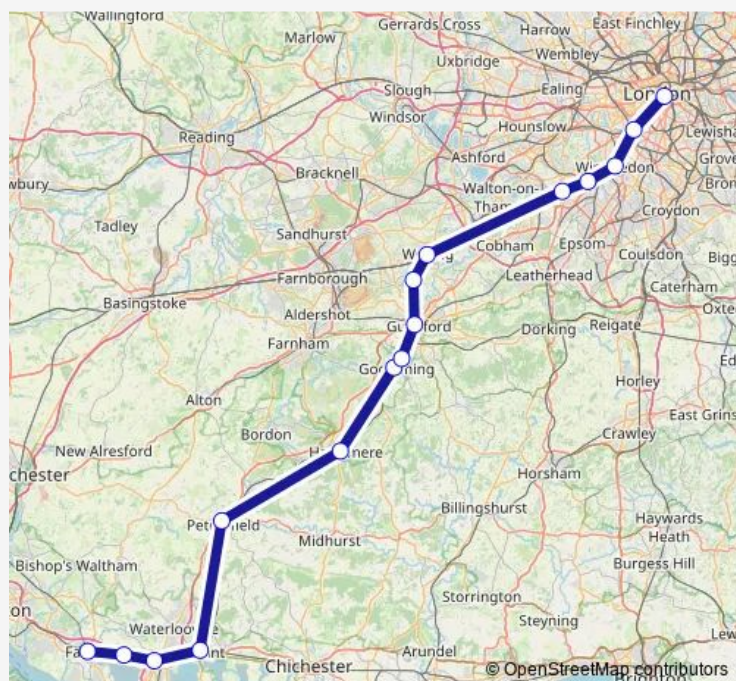

Route schedule

Fareham — London Waterloo

Monday	05:57
Tuesday	05:57
Wednesday	05:57
Thursday	05:57
Friday	05:57
Saturday	—
Sunday	—

Route info

Direction: Fareham

Stops: 22

Trip Duration: 2 hour 12 min

South Western Railway — London Waterloo - Fareham

## Direction

London Waterloo — Fareham

21 stops

[Open route schedule](#)

London Waterloo

Clapham Junction

Wimbledon

New Malden

## Route info

Direction: London Waterloo

Stops: 21

Trip Duration: 2 hour 5 min

**Direction**

Fareham — London Waterloo

17 stops

[Open route schedule](#)

## Route info

Direction: Fareham

Stops: 17

Trip Duration: 1 hour 52 min

**Direction**

Fareham — London Waterloo

16 stops

[Open route schedule](#)