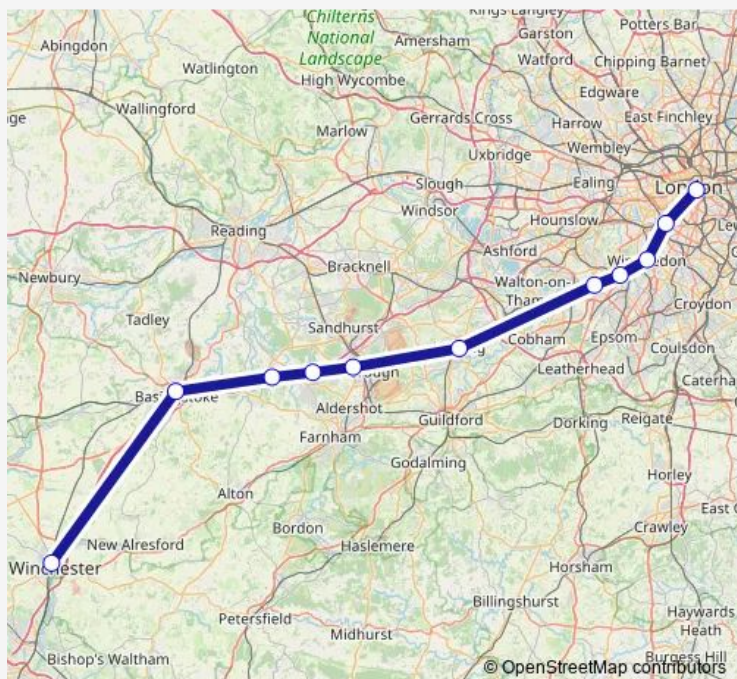

## Rail South Western Railway Winchester - London Waterloo

[Go to website](#)

### Direction

London Waterloo — Winchester

10 stops

[Open route schedule](#)

- London Waterloo
- Clapham Junction
- Wimbledon
- New Malden
- Surbiton
- Woking
- Farnborough (Main)
- Basingstoke
- Micheldever
- Winchester

### Route schedule

London Waterloo — Winchester

|           |       |
|-----------|-------|
| Monday    | 23:05 |
| Tuesday   | 23:05 |
| Wednesday | 23:05 |
| Thursday  | 23:05 |
| Friday    | —     |
| Saturday  | —     |
| Sunday    | —     |

### Route info

Direction: London Waterloo

Stops: 10

Trip Duration: 1 hour 6 min

■ South Western Railway — London Waterloo - Winchester