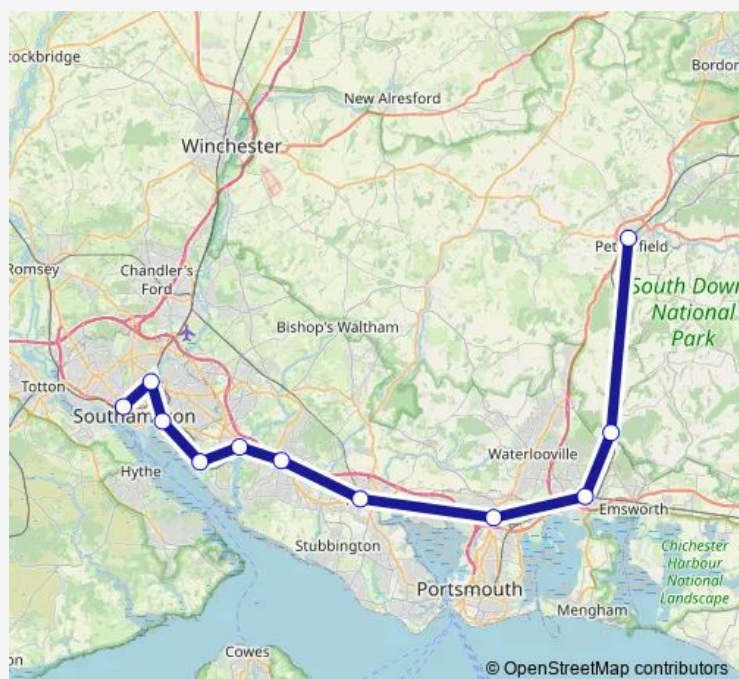

Rail South Western Railway Southampton Central - Petersfield

[Go to website](#)

Direction

Southampton Central — Petersfield

11 stops

[Open route schedule](#)

Southampton Central

St Denys

Petersfield

Route schedule

Southampton Central — Petersfield

Monday	—
Tuesday	—
Wednesday	—
Thursday	—
Friday	—
Saturday	06:12
Sunday	—

Route info

Direction: Southampton Central

Stops: 11

Trip Duration: 0 hour 57 min

■ South Western Railway — Southampton Central - Petersfield

South Western Railway Rail time schedules and route maps are available in an offline PDF at busmaps.com. Use the busmaps.com website to see live bus times, train schedule or subway schedule, and step-by-step directions for all public transit in Southampton