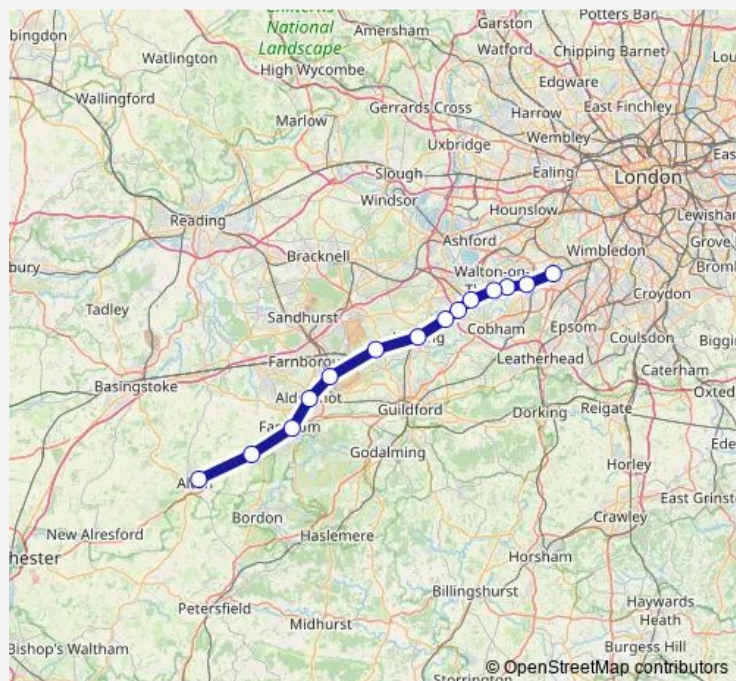

Rail South Western Railway Surbiton - Alton

[Go to website](#)

Direction

Surbiton — Alton

14 stops

[Open route schedule](#)

Surbiton

Esher

Hersham

Walton-on-Thames

Weybridge

Byfleet & New Haw

West Byfleet

Woking

Brookwood

Ash Vale

Wednesday —

Thursday —

Friday —

Saturday —

Sunday 24:11⁺¹

Route info

Direction: Surbiton

Stops: 14

Trip Duration: 1 hour 6 min

South Western Railway — Surbiton - Alton

South Western Railway Rail time schedules and route maps are available in an offline PDF at busmaps.com. Use the busmaps.com website to see live bus times, train schedule or subway schedule, and step-by-step directions for all public transit in London