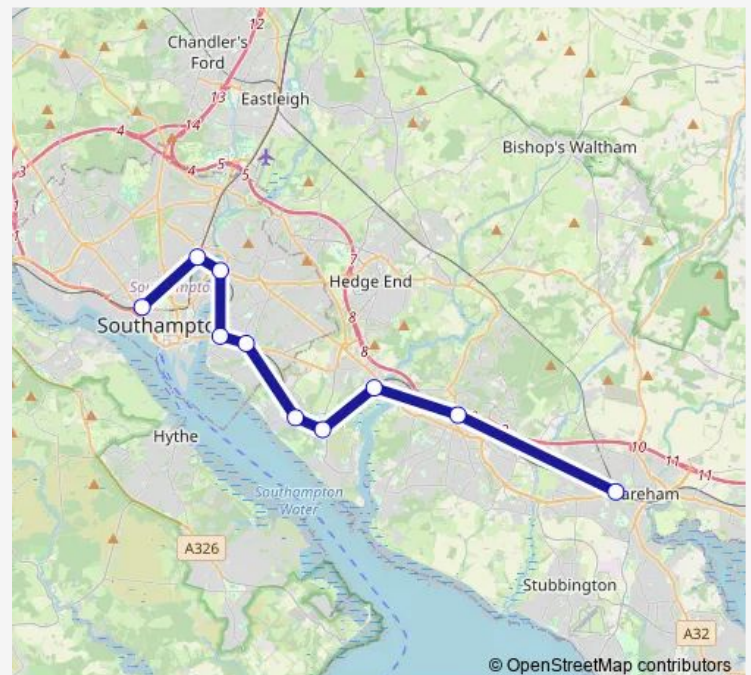

Rail South Western Railway Fareham - Southampton Central

[Go to website](#)

Direction

Fareham — Southampton Central

6 stops

[Open route schedule](#)

Fareham

Botley

Eastleigh

Southampton Airport Parkway

St Denys

Southampton Central

Route schedule

Fareham — Southampton Central

Monday	—
Tuesday	—
Wednesday	—
Thursday	—
Friday	—
Saturday	06:05
Sunday	—

Route info

Direction: Fareham

Stops: 6

Trip Duration: 0 hour 33 min

■ South Western Railway — Fareham - Southampton Central

BusMaps

Direction

Fareham — Southampton Central

10 stops

Thursday 07:49

Friday 07:49

Saturday 05:42-23:46

Sunday 07:06-23:55

Route info

Direction: Fareham

Stops: 10

Trip Duration: 0 hour 34 min