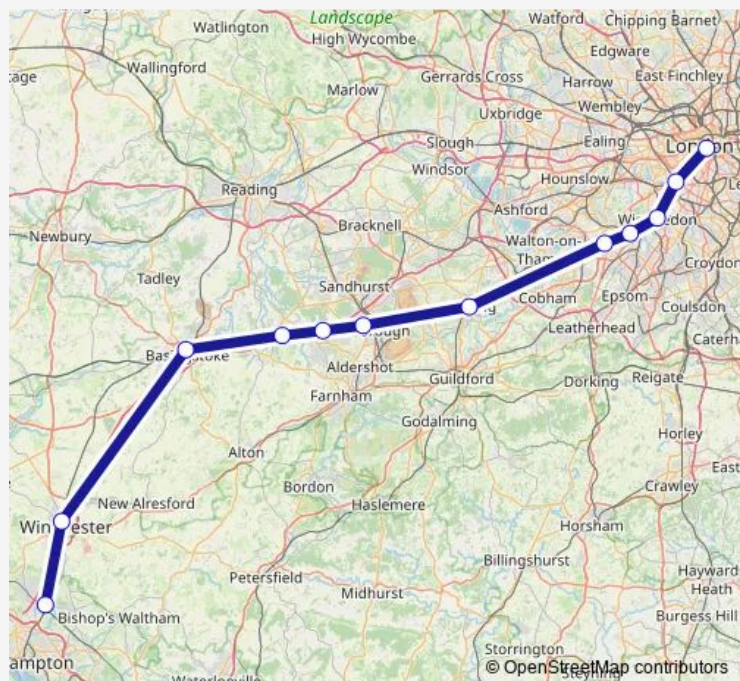

Eastleigh

Route schedule

London Waterloo — Eastleigh

Monday —

Tuesday —

Wednesday —

Thursday —

Friday —

Saturday 08:05-22:05

Sunday —

Route info

Direction: London Waterloo

Stops: 11

Trip Duration: 1 hour 10 min

South Western Railway — London Waterloo - Eastleigh

Direction

London Waterloo — Eastleigh

11 stops

[Open route schedule](#)

London Waterloo

Clapham Junction

Wimbledon

New Malden

Surbiton

Monday	—
Tuesday	—
Wednesday	—
Thursday	—
Friday	—
Saturday	05:30
Sunday	—

Route info

Direction: London Waterloo

Stops: 11

Trip Duration: 1 hour 20 min

Direction

London Waterloo — Eastleigh

10 stops