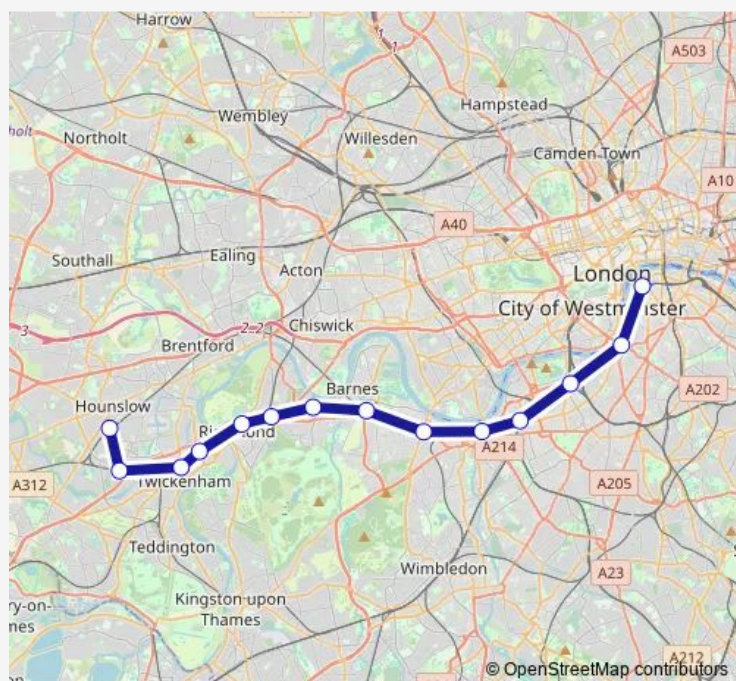

Rail South Western Railway Hounslow - London Waterloo

[Go to website](#)

Direction

London Waterloo — Hounslow

9 stops

[Open route schedule](#)

London Waterloo

Vauxhall

Queenstown Road (Battersea)

Clapham Junction

Putney

Barnes

Kew Bridge

Brentford

Hounslow

Route schedule

London Waterloo — Hounslow

Monday 00:18

Tuesday —

Wednesday —

Thursday —

Friday —

Saturday —

Sunday 24:18⁺¹

Route info

Direction: London Waterloo

Stops: 9

Trip Duration: 0 hour 26 min

Direction

London Waterloo — Hounslow

13 stops

[Open route schedule](#)