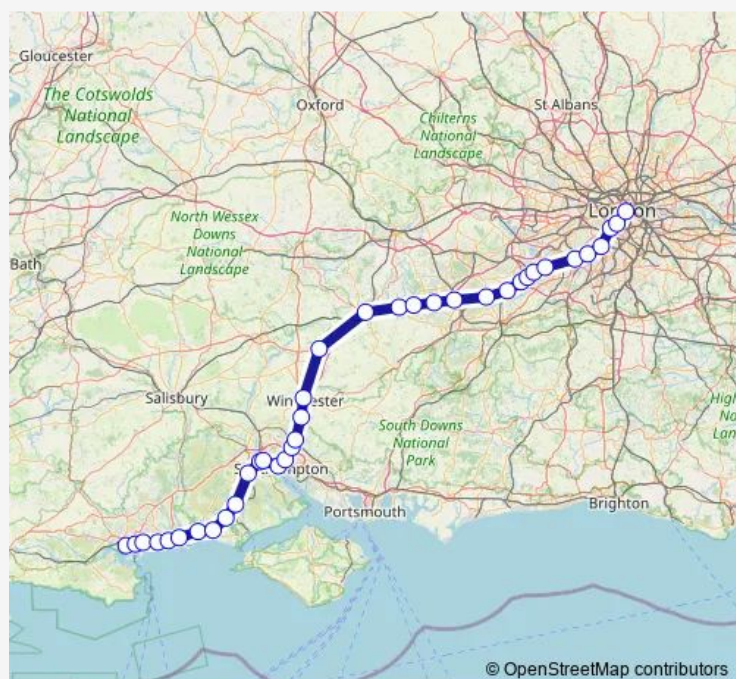

Thursday —

Friday —

Saturday —

Sunday 21:54

Route info

Direction: London Waterloo

Stops: 31

Trip Duration: 2 hour 56 min

■ South Western Railway — Poole - London Waterloo

Brockenhurst

Sway

New Milton

Hinton Admiral

Christchurch

Pokesdown

Bournemouth