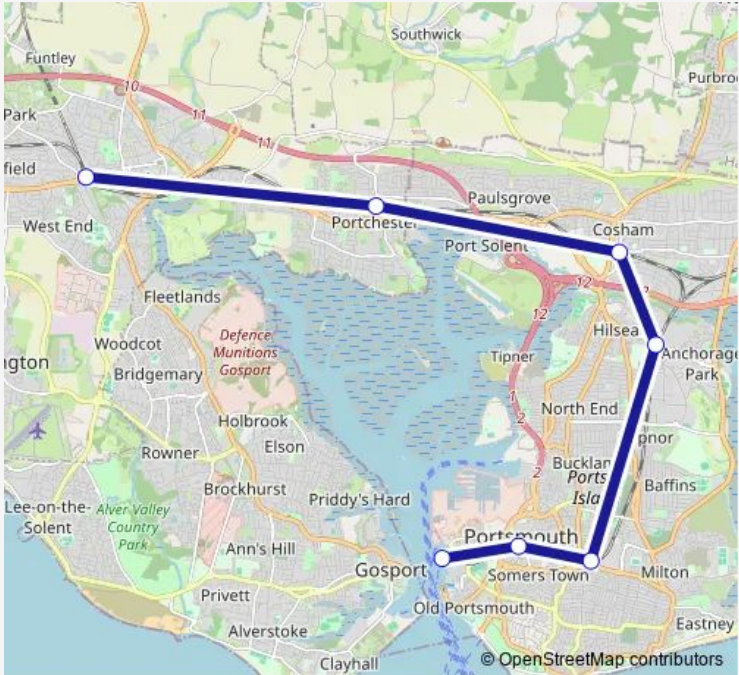

Rail South Western Railway Fareham - Portsmouth & Southsea

[Go to website](#)

Direction
 Portsmouth Harbour — Fareham
 7 stops
[Open route schedule](#)

- Portsmouth Harbour
- Portsmouth & Southsea
- Fratton
- Hilsea
- Cosham
- Portchester
- Fareham

Route schedule
 Portsmouth Harbour — Fareham

Monday	—
Tuesday	—
Wednesday	—
Thursday	—
Friday	—
Saturday	—
Sunday	05:59-06:17

Route info
 Direction: Portsmouth Harbour
 Stops: 7
 Trip Duration: 0 hour 28 min

Trip Duration: 0 hour 23 min

Direction

Fareham — Portsmouth Harbour

7 stops

[Open route schedule](#)

Fareham

Portchester

Cosham

Direction: Fareham

Stops: 7

Trip Duration: 0 hour 28 min

Direction

Fareham — Portsmouth & Southsea

6 stops

[Open route schedule](#)

Fareham