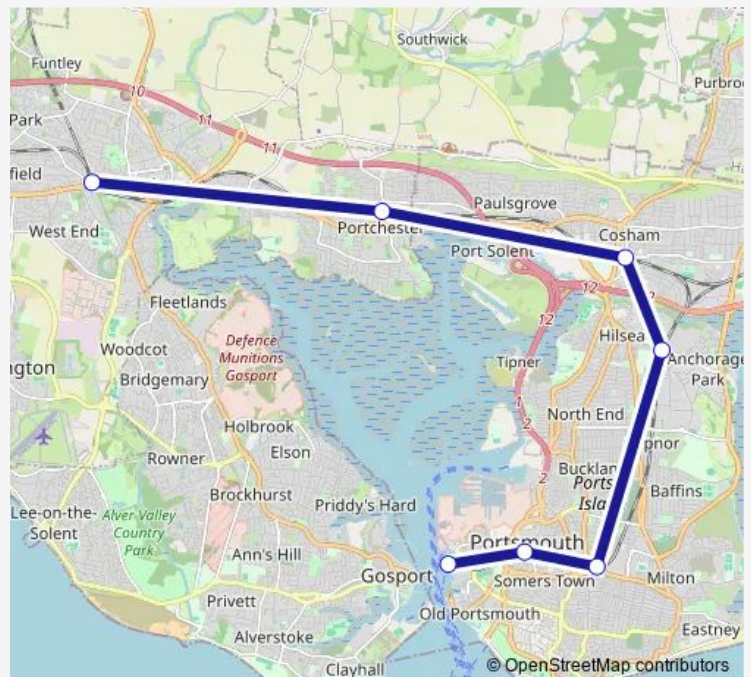

Tuesday —

Wednesday —

Thursday —

Friday —

Saturday —

Sunday 07:09-07:48

Route info

Direction: Fareham

Stops: 7

Trip Duration: 0 hour 28 min

Direction

Portsmouth Harbour — Fareham

7 stops

[Open route schedule](#)

Portsmouth Harbour

Portsmouth & Southsea

Route info

Direction: Portsmouth Harbour

Stops: 7

Trip Duration: 0 hour 27 min

Direction

Portsmouth & Southsea — Fareham

6 stops

[Open route schedule](#)

Monday	—
Tuesday	—
Wednesday	—
Thursday	—
Friday	—
Saturday	04:37-22:44
Sunday	—

Route info

Direction: Portsmouth & Southsea

Stops: 6

Trip Duration: 0 hour 23 min

Direction

Fareham — Portsmouth & Southsea

6 stops