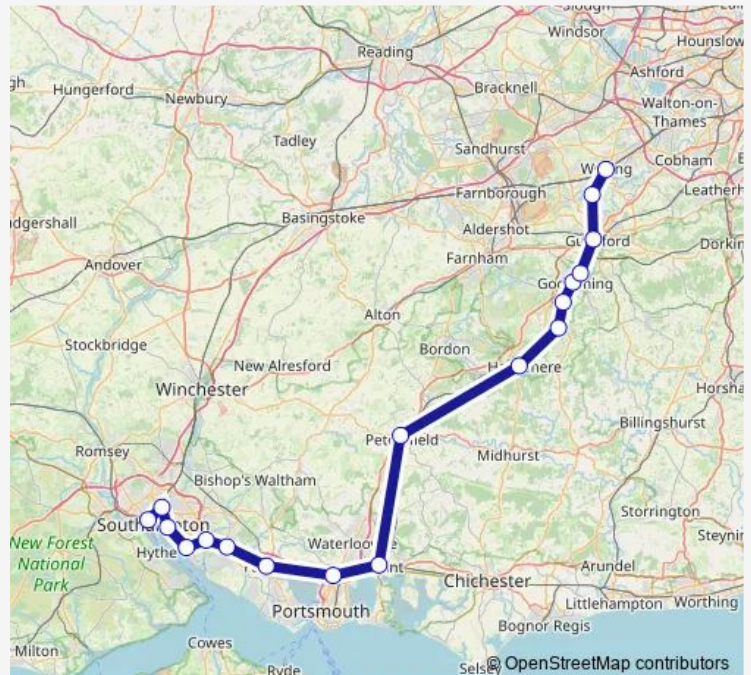

Monday 18:55

Tuesday 18:55

Wednesday 18:55

Thursday 18:55

Friday 18:55

Saturday —

Sunday —

Route info

Direction: Southampton Central

Stops: 18

Trip Duration: 1 hour 51 min

South Western Railway — Southampton Central - Woking

Direction

Southampton Central — Woking

15 stops

[Open route schedule](#)

Southampton Central

St Denys

Swaythling

Southampton Airport Parkway

Eastleigh

Shawford

Winchester

Micheldever

Basingstoke

Hook

Winchfield

Fleet

Farnborough (Main)

Brookwood

Woking

Route schedule