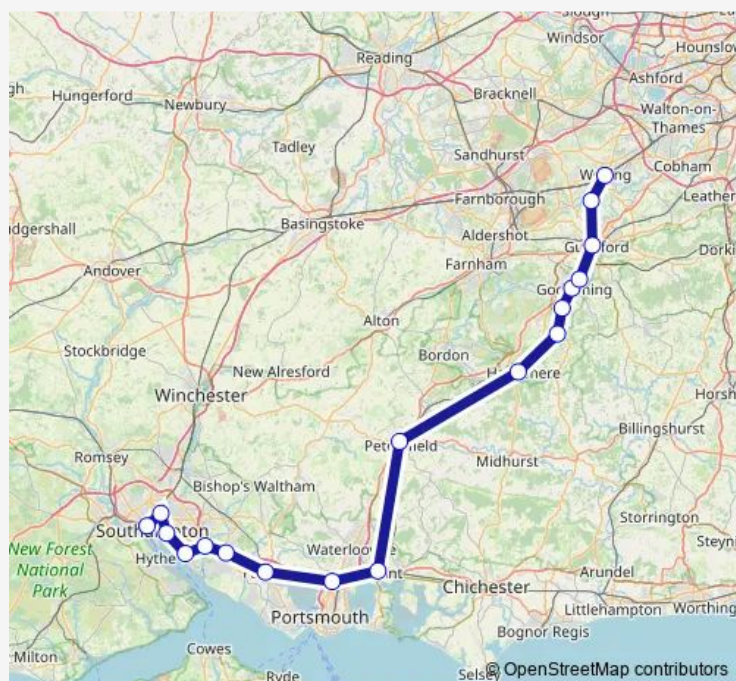

Monday 18:55

Tuesday 18:55

Wednesday 18:55

Thursday 18:55

Friday 18:55

Saturday —

Sunday —

Route info

Direction: Southampton Central

Stops: 18

Trip Duration: 1 hour 51 min

South Western Railway — Southampton Central - Woking

**Direction**

Southampton Central — Woking

15 stops

[Open route schedule](#)

Southampton Central

St Denys

Swaythling

Southampton Airport Parkway

Eastleigh

Shawford

Winchester

Micheldever

Basingstoke

Hook

Winchfield

Fleet

Farnborough (Main)

Brookwood

Woking