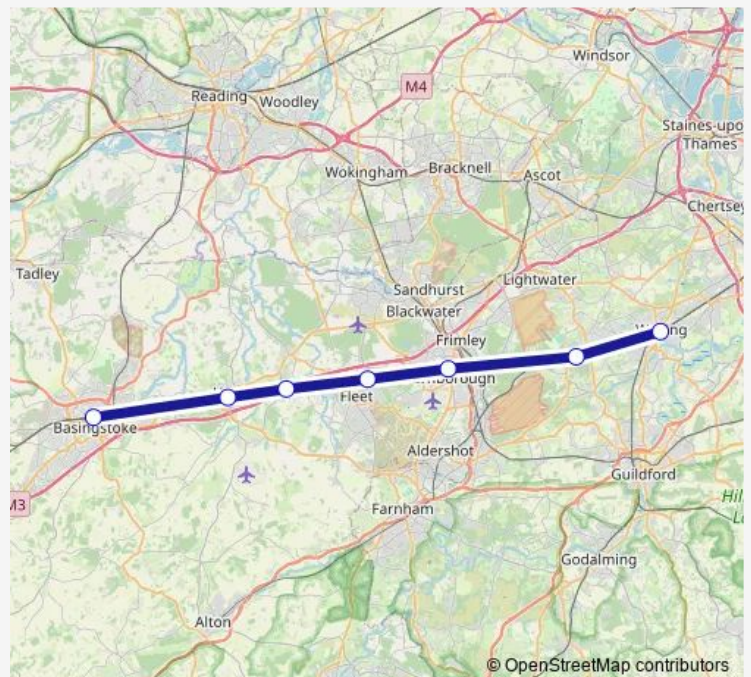

Rail South Western Railway Basingstoke - Woking

[Go to website](#)

Direction

Basingstoke — Woking

7 stops

[Open route schedule](#)

Basingstoke

Hook

Winchfield

Fleet

Farnborough (Main)

Brookwood

Woking

Route schedule

Basingstoke — Woking

Monday	22:54-00:41 ⁺¹
Tuesday	00:41-00:41 ⁺¹
Wednesday	00:41-00:41 ⁺¹
Thursday	00:41-00:41 ⁺¹
Friday	00:41
Saturday	05:34-22:54
Sunday	06:41-23:41

Route info

Direction: Basingstoke

Stops: 7

Trip Duration: 0 hour 34 min

South Western Railway — Basingstoke - Woking

Direction

Woking — Basingstoke

7 stops

[Open route schedule](#)

Woking

Brookwood

Farnborough (Main)

Fleet

Winchfield

Hook

Basingstoke