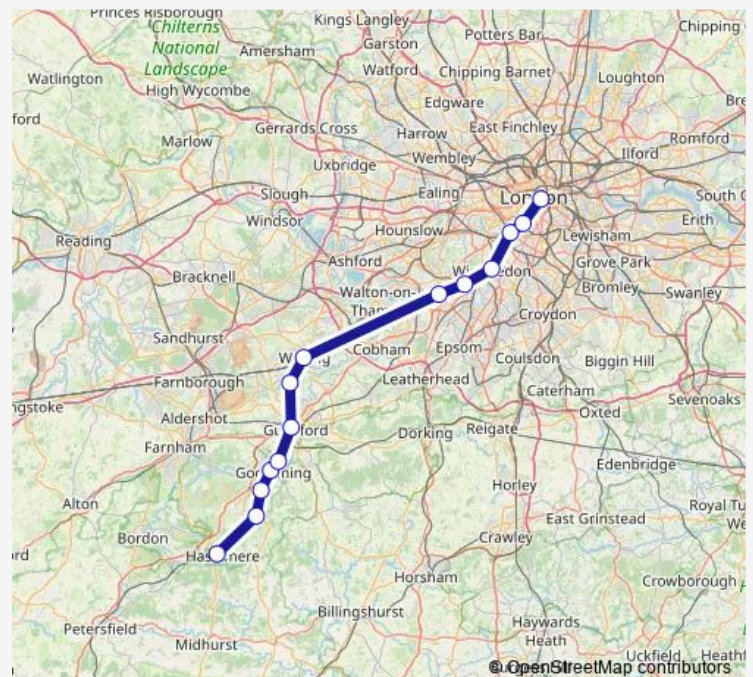

Rail South Western Railway Haslemere - London Waterloo

[Go to website](#)

Direction

Haslemere — London Waterloo

12 stops

[Open route schedule](#)

Haslemere

Witley

Friday —

Saturday 06:26

Sunday —

Route info

Direction: Haslemere

Stops: 12

Trip Duration: 1 hour 8 min

Direction

Haslemere — London Waterloo

14 stops

[Open route schedule](#)

Haslemere

Witley

Milford (Surrey)

Godalming

Farncombe

London Waterloo

Route schedule

Haslemere — London Waterloo

Monday 00:13-23:26

Tuesday 07:04-23:26

Wednesday 06:57-23:26

Thursday 06:57-22:11

Friday 06:57-22:11