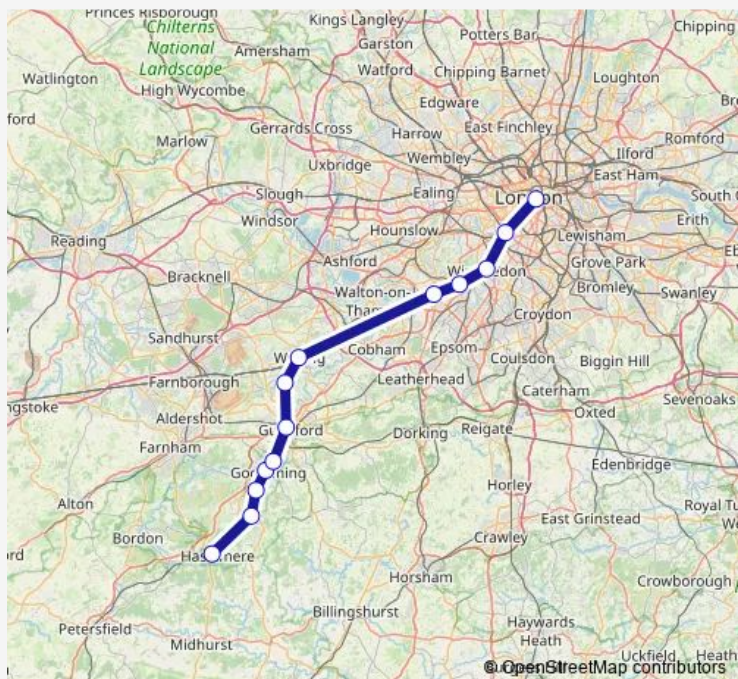

Rail South Western Railway Haslemere - London Waterloo

[Go to website](#)

**Direction**

Haslemere — London Waterloo

12 stops

[Open route schedule](#)

Haslemere

Witley

Clapham Junction

London Waterloo

Route schedule

Haslemere — London Waterloo

Monday	—
Tuesday	08:33
Wednesday	19:02
Thursday	19:02
Friday	19:02
Saturday	06:26
Sunday	—

Route info

Direction: Haslemere

Stops: 12

Trip Duration: 1 hour 8 min

London Waterloo