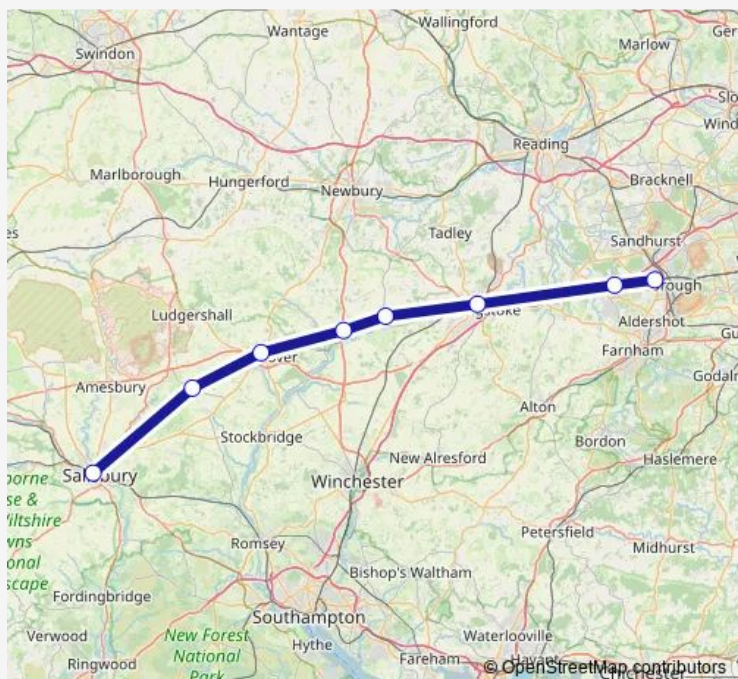

# Rail South Western Railway Farnborough (Main) - Salisbury

[Go to website](#)

**Direction**

Farnborough (Main) — Salisbury

8 stops

[Open route schedule](#)

Farnborough (Main)

Fleet

Basingstoke

Overton

Whitchurch (Hampshire)

Andover

Grateley

Salisbury

Route schedule

Farnborough (Main) — Salisbury

Monday	01:01
Tuesday	—
Wednesday	—
Thursday	—
Friday	—
Saturday	—
Sunday	25:01 <sup>+1</sup>

Route info

Direction: Farnborough (Main)

Stops: 8

Trip Duration: 1 hour 3 min

■ South Western Railway — Farnborough (Main) - Salisbury

South Western Railway Rail time schedules and route maps are available in an offline PDF at [busmaps.com](https://busmaps.com). Use the [busmaps.com](https://busmaps.com) website to see live bus times, train schedule or subway schedule, and step-by-step directions for all public transit in Andover