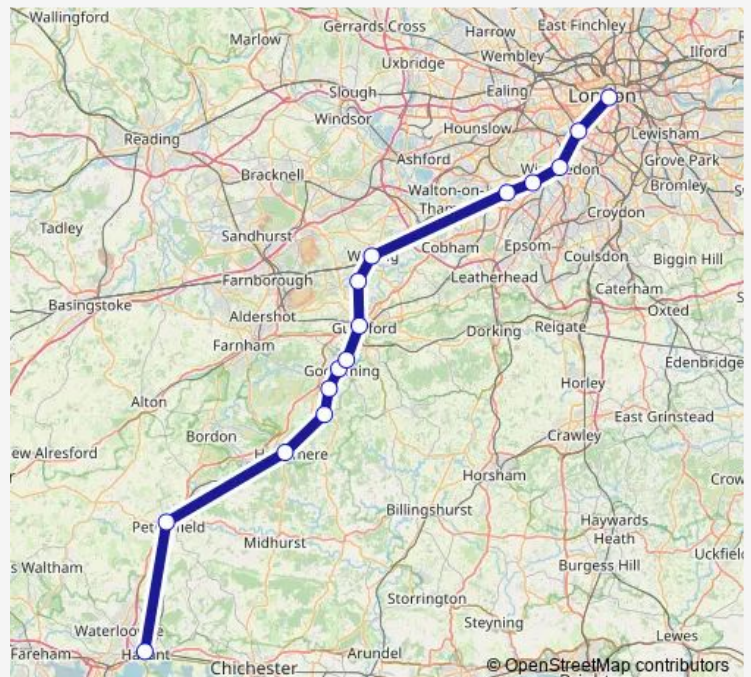

Liphook

Liss

Petersfield

Rowlands Castle

Havant

Route schedule

London Waterloo — Havant

Monday 07:00-22:00

Tuesday 07:00-22:00

Wednesday —

Thursday —

Friday —

Saturday 08:00-23:00

Sunday 23:30

Route info

Direction: London Waterloo

Stops: 15

Trip Duration: 1 hour 26 min

South Western Railway — Havant - London Waterloo

## Direction

London Waterloo — Havant

23 stops

[Open route schedule](#)

London Waterloo

Queenstown Road (Battersea)

Clapham Junction

Barnes