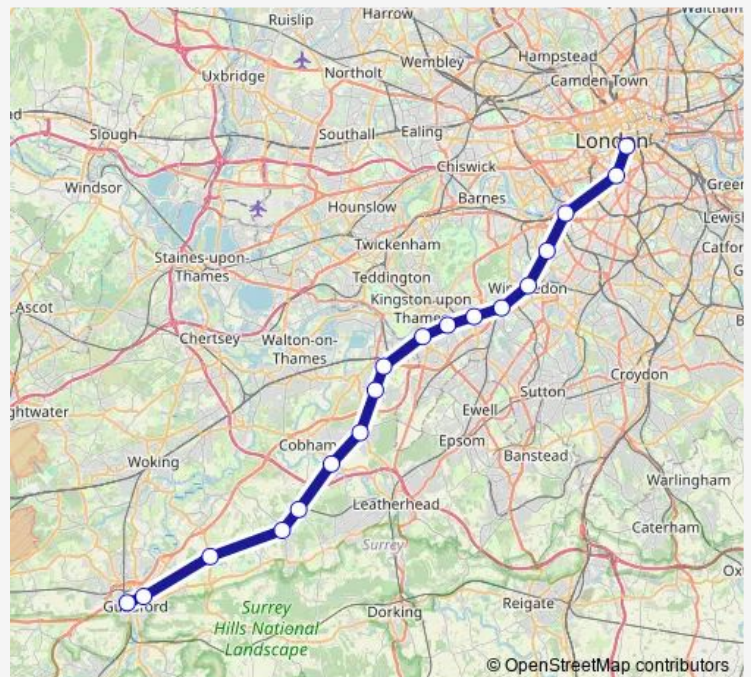

Rail South Western Railway London Waterloo - Guildford

[Go to website](#)

Direction

Guildford — London Waterloo

9 stops

[Open route schedule](#)

Guildford

Worplesdon

Guildford — London Waterloo

Monday —

Tuesday —

Wednesday —

Thursday —

Friday —

Saturday 07:58-20:57

Sunday —

Route info

Direction: Guildford

Stops: 9

Trip Duration: 0 hour 47 min

Direction

London Waterloo — Guildford

17 stops

[Open route schedule](#)