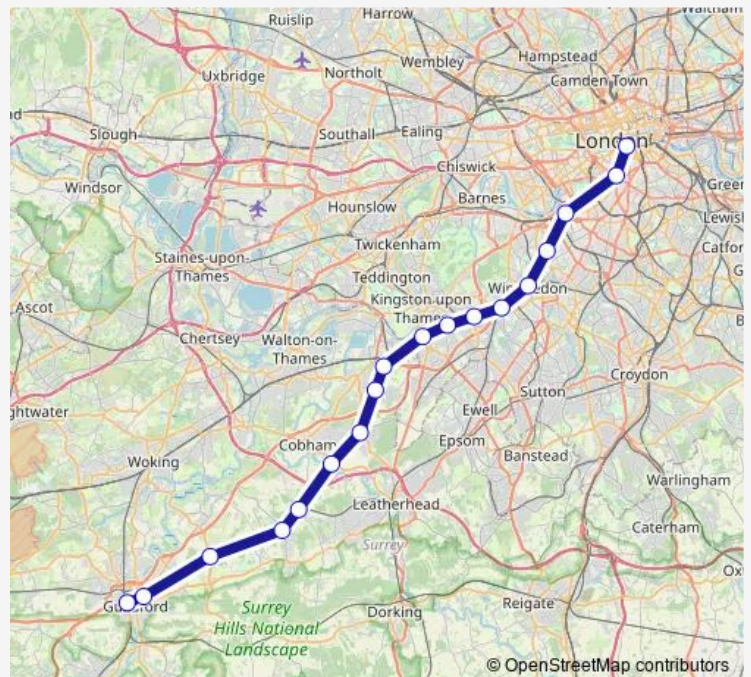

London Waterloo — Guildford

Monday —

Tuesday —

Wednesday —

Thursday —

Friday —

Saturday 05:50-21:50

Sunday —

Route info

Direction: London Waterloo

Stops: 17

Trip Duration: 1 hour 3 min

South Western Railway — London Waterloo - Guildford

Direction

Guildford — London Waterloo

16 stops