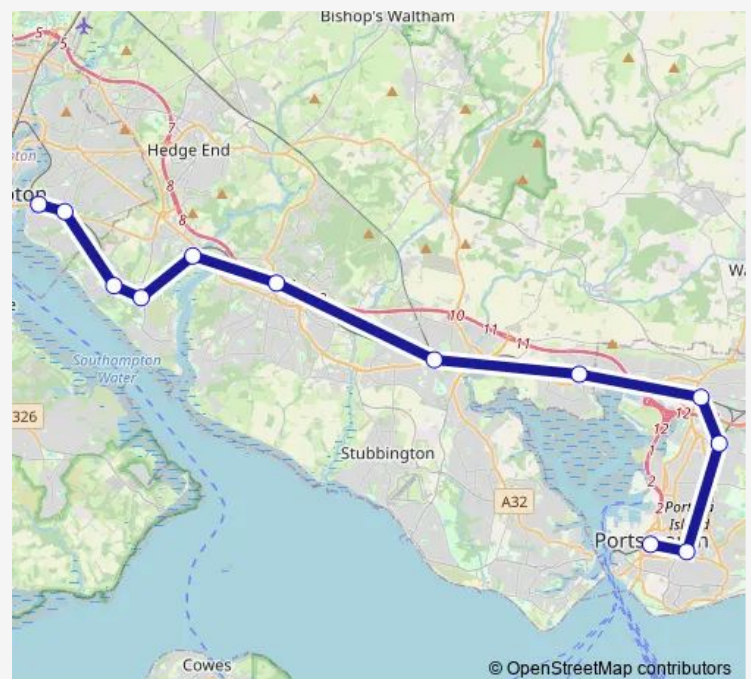

### Route info

Direction: Woolston

Stops: 12

Trip Duration: 0 hour 46 min

## Direction

Portsmouth Harbour — Woolston

13 stops

[Open route schedule](#)

Portsmouth Harbour

Portsmouth & Southsea

Fratton

Hilsea