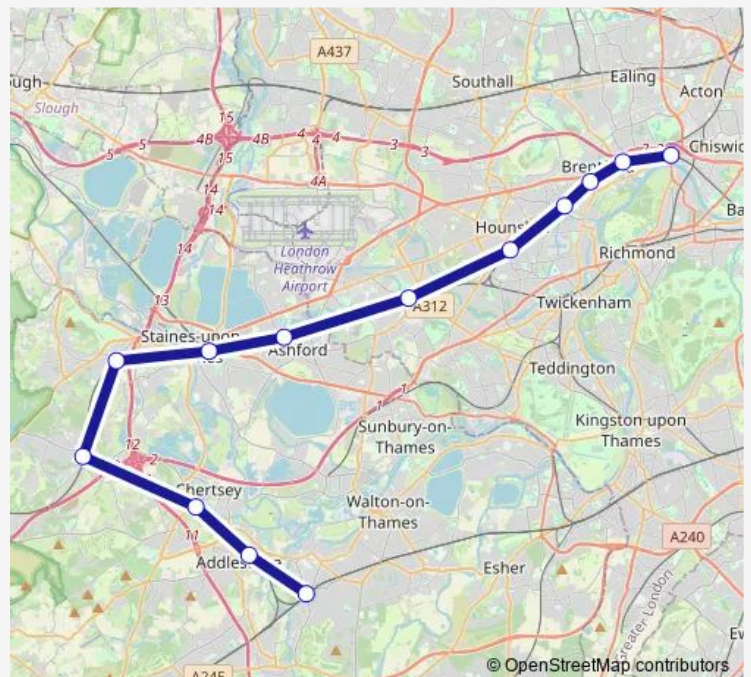

Rail South Western Railway Weybridge - Kew Bridge

[Go to website](#)

Direction

Weybridge — Kew Bridge

13 stops

[Open route schedule](#)

Weybridge

Addlestone

Chertsey

Virginia Water

Egham

Staines

Ashford (Surrey)

Feltham

Hounslow

Isleworth

Syon Lane

Brentford

Kew Bridge

Route schedule

Weybridge — Kew Bridge

Monday	—
Tuesday	—
Wednesday	—
Thursday	—
Friday	—
Saturday	—
Sunday	06:20-07:00

Route info

Direction: Weybridge

Stops: 13

Trip Duration: 0 hour 45 min

■ South Western Railway — Weybridge - Kew Bridge

South Western Railway Rail time schedules and route maps are available in an offline PDF at busmaps.com. Use the busmaps.com website to see live bus times, train schedule or subway schedule, and step-by-step directions for all public transit in Hounslow