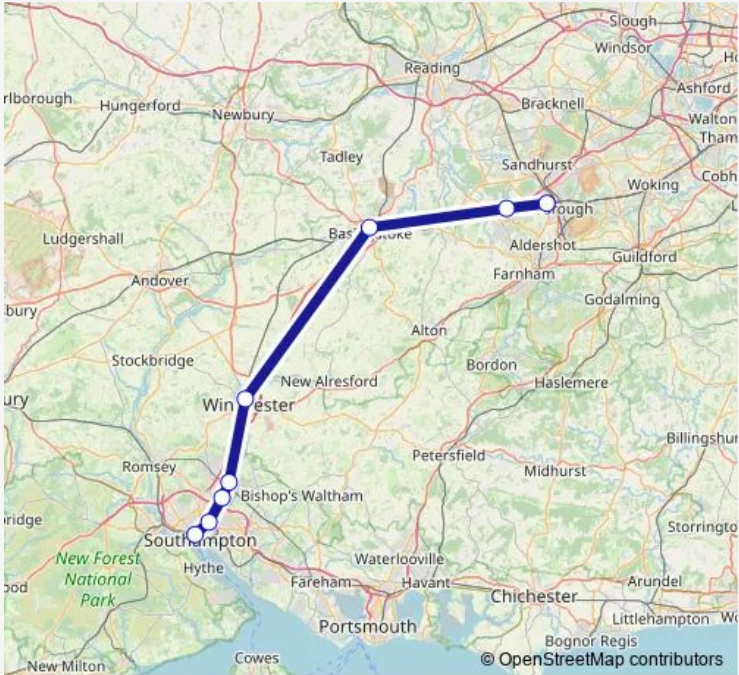

Rail South Western Railway Farnborough (Main) - Southampton Central

[Go to website](#)

Direction
 Farnborough (Main) — Southampton Central
 8 stops
[Open route schedule](#)

- Farnborough (Main)
- Fleet
- Basingstoke
- Winchester
- Eastleigh
- Southampton Airport Parkway
- St Denys
- Southampton Central

Route info
 Direction: Farnborough (Main)
 Stops: 8
 Trip Duration: 0 hour 56 min

Direction

Southampton Central — Farnborough (Main)

11 stops

[Open route schedule](#)

Southampton Central

St Denys

Swaythling

Southampton Airport Parkway

Eastleigh

Shawford

Winchester

Micheldever

Basingstoke

Fleet

Farnborough (Main)

Micheldever

Basingstoke

Hook

Winchfield

Fleet

Farnborough (Main)

Route schedule

Southampton Central — Farnborough (Main)