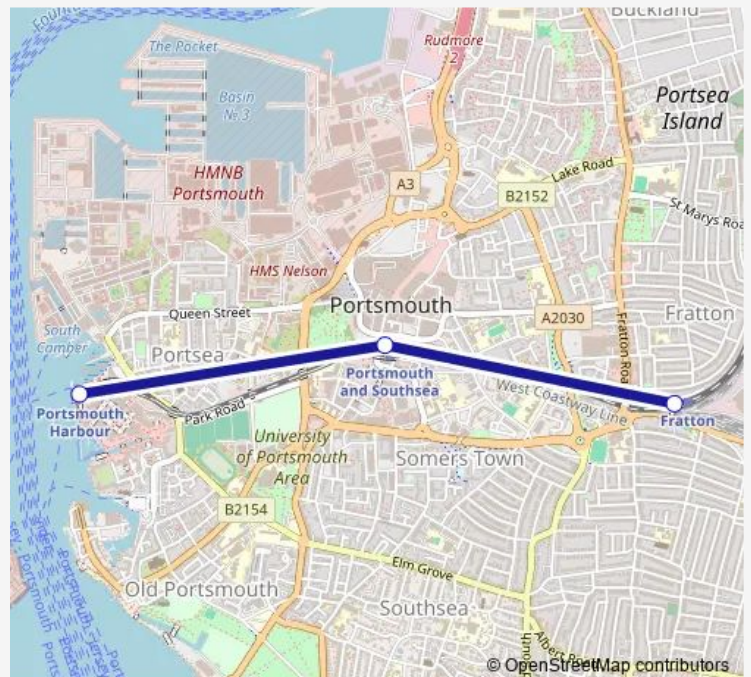

### Direction

Fratton — Portsmouth Harbour

3 stops

[Open route schedule](#)

Fratton

Portsmouth & Southsea

Portsmouth Harbour

### Route schedule

Fratton — Portsmouth Harbour

|           |       |
|-----------|-------|
| Monday    | —     |
| Tuesday   | 04:56 |
| Wednesday | 04:56 |
| Thursday  | 04:56 |
| Friday    | 04:56 |
| Saturday  | —     |
| Sunday    | —     |

### Route info

Direction: Fratton

Stops: 3

Trip Duration: 0 hour 7 min

South Western Railway Rail time schedules and route maps are available in an offline PDF at [busmaps.com](https://busmaps.com). Use the [busmaps.com](https://busmaps.com) website to see live bus times, train schedule or subway schedule, and step-by-step directions for all public transit in Portsmouth