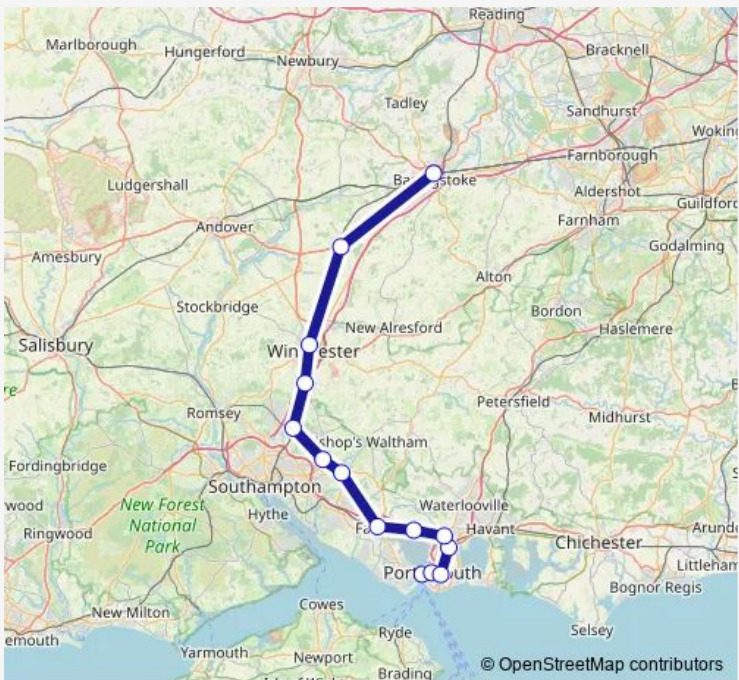

Rail South Western Railway Basingstoke - Portsmouth Harbour

[Go to website](#)

Direction
 Portsmouth Harbour — Basingstoke
 13 stops
[Open route schedule](#)

- Portsmouth Harbour
- Portsmouth & Southsea
- Fratton
- Hilsea
- Cosham
- Portchester
- Fareham
- Botley
- Hedge End
- Eastleigh
- Winchester
- Micheldever
- Basingstoke

Route schedule
 Portsmouth Harbour — Basingstoke

Monday	—
Tuesday	—
Wednesday	—
Thursday	—
Friday	—
Saturday	06:55-20:55
Sunday	—

Route info
 Direction: Portsmouth Harbour
 Stops: 13
 Trip Duration: 1 hour 21 min

Direction

Basingstoke — Portsmouth Harbour

14 stops

[Open route schedule](#)

Basingstoke

Micheldever

Winchester

Shawford

Sunday

07:48

Route info

Direction: Basingstoke

Stops: 14

Trip Duration: 1 hour 24 min

Direction

Portsmouth Harbour — Basingstoke