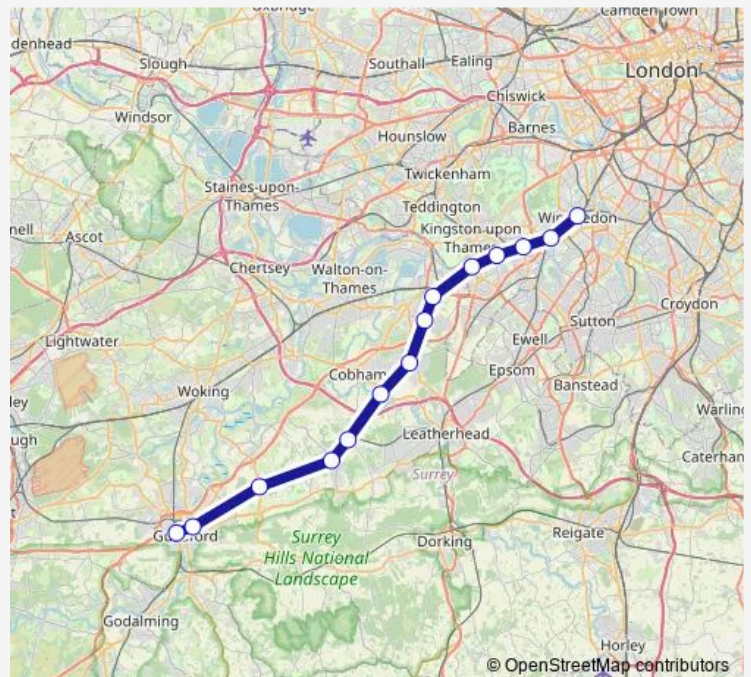

Rail South Western Railway Wimbledon - Guildford

[Go to website](#)

**Direction**

Wimbledon — Guildford

14 stops

[Open route schedule](#)

Wimbledon

Raynes Park

Direction: Wimbledon

Stops: 14

Trip Duration: 1 hour 8 min

South Western Railway — Wimbledon - Guildford

## Direction

Wimbledon — Guildford

15 stops

[Open route schedule](#)

Wimbledon

Raynes Park

Motspur Park

Worcester Park

## Route info

Direction: Wimbledon

Stops: 15

Trip Duration: 0 hour 53 min