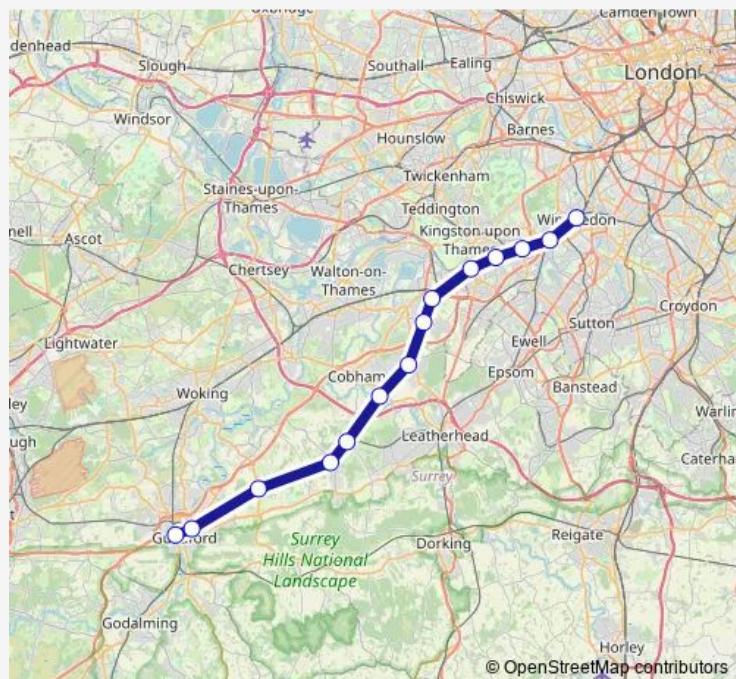

# Rail South Western Railway Wimbledon - Guildford

[Go to website](#)

**Direction**

Wimbledon — Guildford

14 stops

[Open route schedule](#)

- Wimbledon
- Raynes Park
- New Malden
- Berrylands
- Surbiton
- Hinchley Wood
- Claygate
- Oxshott
- Cobham & Stoke d'Abernon
- Effingham Junction
- Horsley
- Clandon
- London Road (Guildford)
- Guildford

**Route schedule**

Wimbledon — Guildford

Monday	05:49
Tuesday	05:49
Wednesday	05:49
Thursday	05:49
Friday	05:49
Saturday	—
Sunday	07:16-13:13

**Route info**

Direction: Wimbledon

Stops: 14

Trip Duration: 1 hour 5 min

■ South Western Railway — Wimbledon - Guildford

**Direction**

Wimbledon — Guildford

15 stops

[Open route schedule](#)

Wimbledon

Raynes Park

Motspur Park

## Route info

Direction: Wimbledon

Stops: 15

Trip Duration: 0 hour 53 min